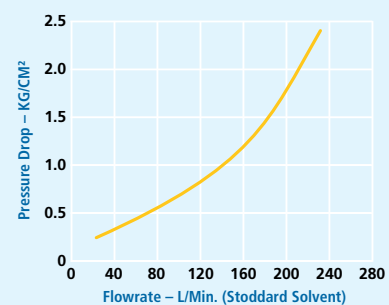

Durable & Long-Lasting Design

- Cycle-tested and proven to last longer than 1 million cycles – better than any other nozzle available on the market today (OPW internal lab testing result)

Design working pressure

- 50 psi (3.45 bar) maximum pressure

Materials

- **Body:** Aluminium
- **Lever & Lever Guard:** Duratuff®
- **Packing:** Graphite with Teflon®
- **Disc:** Viton®
- **Spout:** Aluminium
- **Inlet Size:** 1" BSP & NPT
- **Weight:** 3.35 lbs. each, 52.05 lbs./case of 15 1.51 kg each, 23.6 kg/case of 15