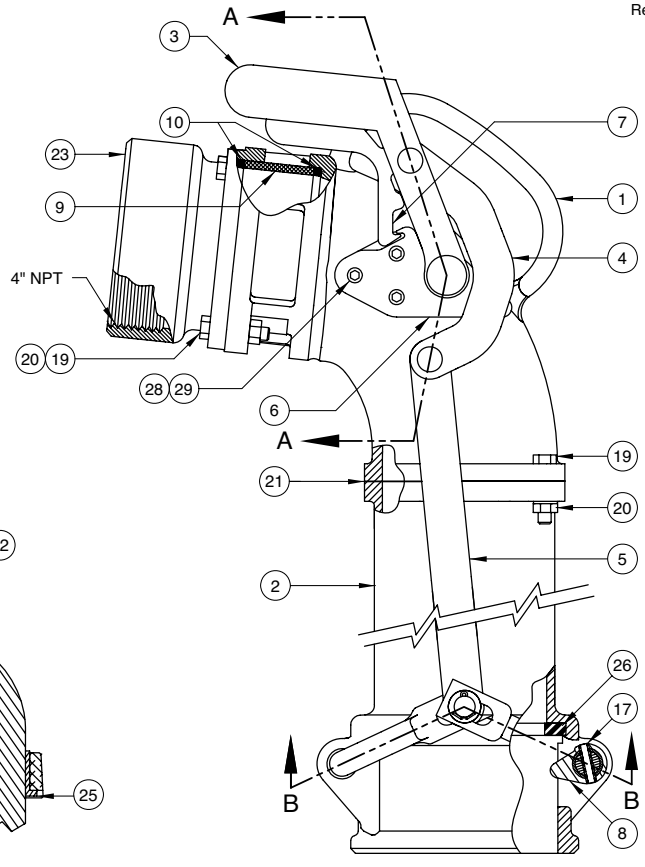

65TTTF 4" Product Delivery Elbow

Replacement Parts

Rev. 0, January 2003

ITEM	PART NUMBER	DESCRIPTION	QTY.
1	E52358A	UPPER BODY	1
2	9675	LOWER BODY	1
3	E52360A	HANDLE ²	1
4	E52361M	UPPER LINK ⁵	1
5	9745	LOWER LINK ⁵	1
6	D52363M	HANDLE BRACKET ⁴	1
7	D52364M	LATCH ²	1
8	C52365B	CAM ³	2
9	C52372M	SIGHT GLASS ¹	1
10	H52373M	GASKET (BUNA) ^{1,6}	2
11	D52374M	DRIVE STEM (LEFT) ⁷	1
12	D52375M	DRIVE STEM (RIGHT) ⁷	1
13	H52380M	PIN (HANDLE) ²	1
14	H52381M	PIN (LATCH) ^{2,5}	1
15	H52382M	PIN (UPPER LINKAGE) ⁵	1
16	H20373M	PIN (LOWER LINKAGE) ^{5,7}	1
17	H20476M	SPRING PIN ³	4
18	H03866M	WASHER (7/16") ^{5,7}	6
19	H03114M	SCREW (HEX CAP) ^{1,6}	8
20	H06151M	HEX NUT ^{1,6}	8

ITEM	PART NUMBER	DESCRIPTION	QTY.
21	H10039M	GASKET (NEOPRENE FIBER)	1
22	H10088M	WASHER (SPRING) ^{5,7}	3
23	D51595A	ADAPTOR (FEMALE) ⁶	1
24	H51787M	COTTER PIN ^{2,5,7}	4
25	H10090M	FLANGE BEARING ⁷	4
26	H04137M	SEAT RING (BUNA)	1
27	4345	WASHER (3/8") ^{2,5}	1
28	H52071M	WASHER (1/4") ⁴	3
29	9163	SCREW (SOCKET) ⁴	3