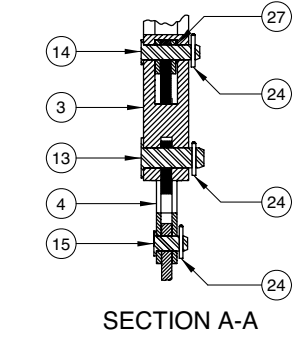

65TTTF 4" Product Delivery Elbow

Replacement Parts

Rev. 0, January 2003

ITEM	PART NUMBER	DESCRIPTION	QTY.
1	E52358A	UPPER BODY	1
2	9675	LOWER BODY	1
3	E52360A	HANDLE ²	1
4	E52361M	UPPER LINK ⁵	1
5	9745	LOWER LINK ⁵	1
6	D52363M	HANDLE BRACKET ⁴	1
7	D52364M	LATCH ²	1
8	C52365B	CAM ³	2
9	C52372M	SIGHT GLASS ¹	1
10	H52373M	GASKET (BUNA) ^{1,6}	2
11	D52374M	DRIVE STEM (LEFT) ⁷	1
12	D52375M	DRIVE STEM (RIGHT) ⁷	1
13	H52380M	PIN (HANDLE) ²	1
14	H52381M	PIN (LATCH) ^{2,5}	1
15	H52382M	PIN (UPPER LINKAGE) ⁵	1
16	H20373M	PIN (LOWER LINKAGE) ^{5,7}	1
17	H20476M	SPRING PIN ³	4
18	H03866M	WASHER (7/16") ^{5,7}	6
19	H03114M	SCREW (HEX CAP) ^{1,6}	8
20	H06151M	HEX NUT ^{1,6}	8

ITEM	PART NUMBER	DESCRIPTION	QTY.
21	H10039M	GASKET (NEOPRENE FIBER)	1
22	H10088M	WASHER (SPRING) ^{5,7}	3
23	D51595A	ADAPTOR (FEMALE) ⁶	1
24	H51787M	COTTER PIN ^{2,5,7}	4
25	H10090M	FLANGE BEARING ⁷	4
26	H04137M	SEAT RING (BUNA)	1
27	4345	WASHER (3/8") ^{2,5}	1
28	H52071M	WASHER (1/4") ⁴	3
29	9163	SCREW (SOCKET) ⁴	3