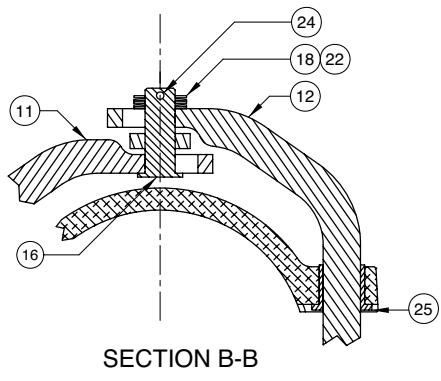

65TTTF 4" Product Delivery Elbow

Replacement Parts

Rev. 0, January 2003

ITEM	PART NUMBER	DESCRIPTION	QTY.
1	E52358A	UPPER BODY	1
2	9675	LOWER BODY	1
3	E52360A	HANDLE ²	1
4	E52361M	UPPER LINK ⁵	1
5	9745	LOWER LINK ⁵	1
6	D52363M	HANDLE BRACKET ⁴	1
7	D52364M	LATCH ²	1
8	C52365B	CAM ³	2
9	C52372M	SIGHT GLASS ¹	1
10	H52373M	GASKET (BUNA) ^{1,6}	2
11	D52374M	DRIVE STEM (LEFT) ⁷	1
12	D52375M	DRIVE STEM (RIGHT) ⁷	1
13	H52380M	PIN (HANDLE) ²	1
14	H52381M	PIN (LATCH) ^{2,5}	1
15	H52382M	PIN (UPPER LINKAGE) ⁵	1
16	H20373M	PIN (LOWER LINKAGE) ^{5,7}	1
17	H20476M	SPRING PIN ³	4
18	H03866M	WASHER (7/16") ^{5,7}	6
19	H03114M	SCREW (HEX CAP) ^{1,6}	8
20	H06151M	HEX NUT ^{1,6}	8

ITEM	PART NUMBER	DESCRIPTION	QTY.
21	H10039M	GASKET (NEOPRENE FIBER)	1
22	H10088M	WASHER (SPRING) ^{5,7}	3
23	D51595A	ADAPTOR (FEMALE) ⁶	1
24	H51787M	COTTER PIN ^{2,5,7}	4
25	H10090M	FLANGE BEARING ⁷	4
26	H04137M	SEAT RING (BUNA)	1
27	4345	WASHER (3/8") ^{2,5}	1
28	H52071M	WASHER (1/4") ⁴	3
29	9163	SCREW (SOCKET) ⁴	3