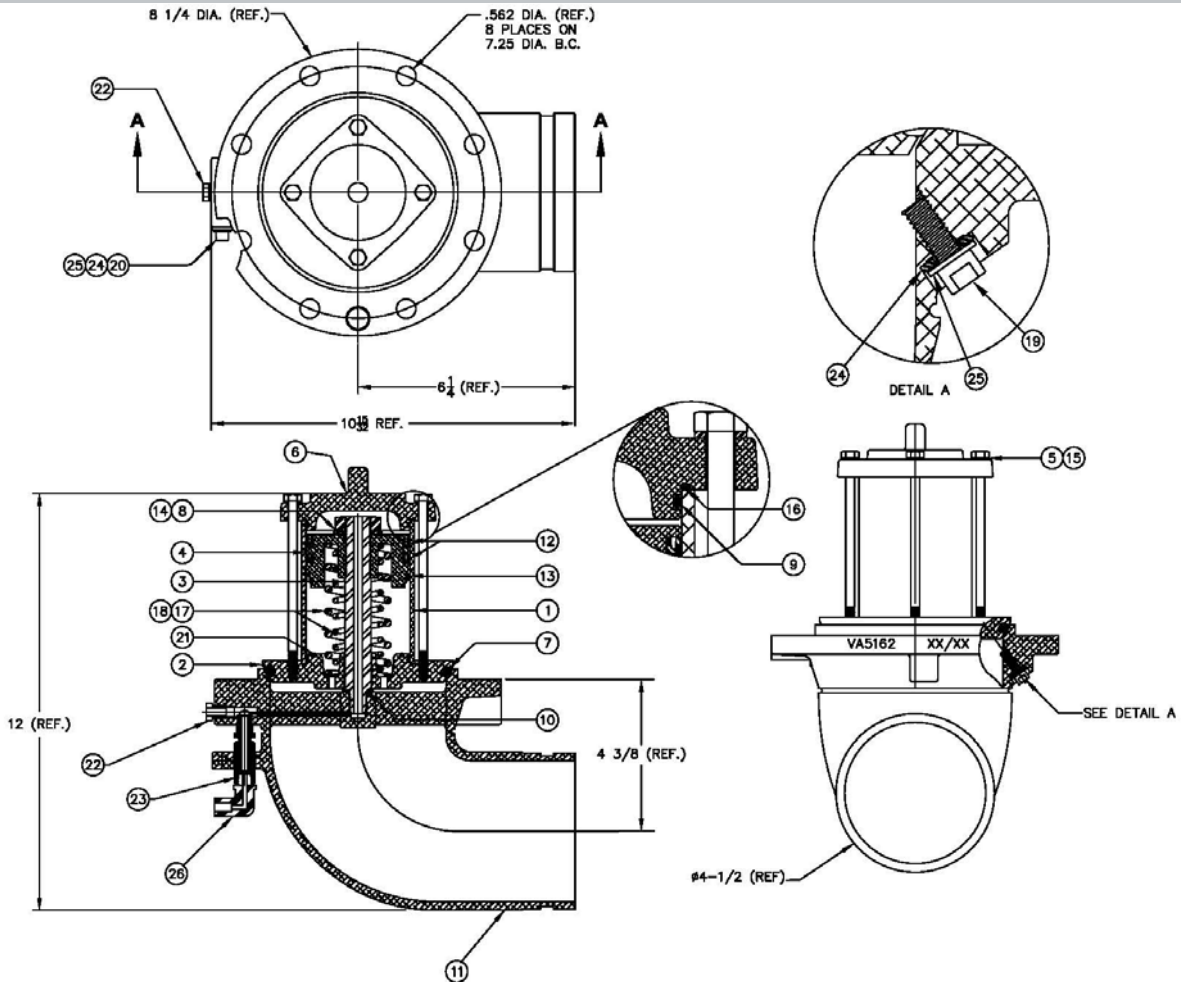

VA5162 5" X 4" Emergency Valve

ITEM	PART NUMBER	DESCRIPTION	QTY.
1	6950	CYLINDER BODY	1
2	6951	CYLINDER DISK	1
3	6953	STEM	1
4	12056	PISTON	1
5	6956	HEX CAP SCREW	4
6	6957	CAP	1
7	6959¹	O-RING, TEF-O-SIL	1
8	6960¹	SEAL WASHER	1
9	6961¹	O-RING, BUNA-N	2
10	6962¹	SEAL WASHER	1
11	11018	MACHINED BODY	1
12	12122¹	O-Ring	2
13	6966¹	U-CUP SEAL	1
14	5687	HEX JAM NUT	1
15	H50086M	LOCK WASHER	4

ITEM	PART NUMBER	DESCRIPTION	QTY.
16	6964¹	O-RING, VITON	2
17	6233	SPRING (INNER)	1
18	6234	SPRING (OUTER)	1
19	9163	SCREW	1
20	6967	SCREW	1
21	6969¹	O-RING, VITON	1
22	5047	FUSIBLE PLUG	1
23	11000	SHEAR SCREW	1
24	10344	SEAL WASHER	2
25	H20312M	WASHER	2
26	9489	ELBOW AIR FITTING	1

REPAIR KIT	
12150	CYLINDER REPAIR KIT

1—Included in 12150