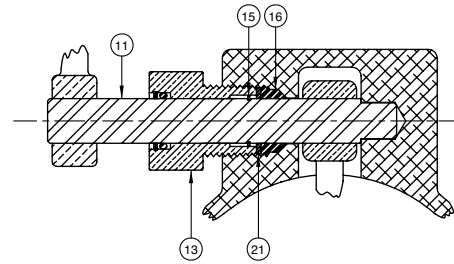

VA8112B 5" X 4" Emergency Valve

Replacement Parts

Rev. 0, January 2003

SECTION B-B