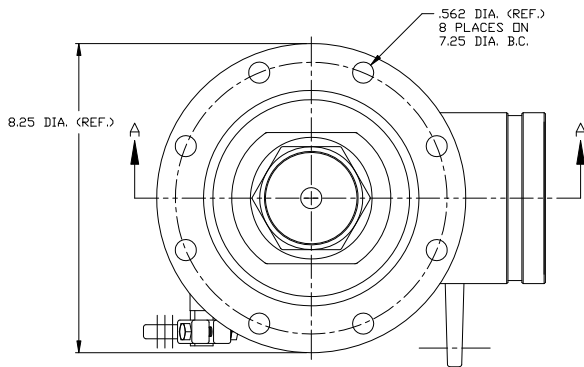

VA6182 5"x4" MaxAir II Emergency Valve

RP 11-12D

PARTS BREAK DOWN

ITEM	PART NUMBER	DESCRIPTION	QTY.
1	1088	NUT, HEX, 1/4-20, SS	1
2	5047	PLUG, FUSIBLE	1
3	6959	O-RING, TFE-O-SIL	1
4	9052	TUBING, AIR, 1/4"	1
5	9489	FITTING, AIR 90°	2
6	10344	WASHER, 1/4"	1
7	12080	PLUG, 3/8" (NOT SHOWN)	1
8	12296	PISTON ROD	1
9	12407	PISTON	1
10	12299	O-RING, VITON GFLT	3
11	12300	O-RING, VITON	1
12	12470	O-RING, VITON	1
13	12471	O-RING, BUNA-N	1
14	12303	O-RING, BUNA-N	1

VA5112A 5" X 4" EMERGENCY VALVE

PARTS BREAK DOWN

SECTION B-B (FULL SCALE)

SECTION A-A (FULL SCALE)

ITEM	PART NUMBER	DESCRIPTION	QTY.
1	7106	VALVE BODY	1
2	6140	CAP	1
3	2899	STEM ASSEMBLY	1
4 & 5	6910	SPRING	1
6	6275	PUSH ROD ASSY.	1
7	6138	DISC	1
8	6139	DISC LOCK NUT	1
9	7342	O-RING (TEF-0- SIL)	1
10	7898	LIFT LEVER (BRASS)	1
11	7909	LEVER SHAFT	1
12	7939	HANDLE	1
13	5212	GLAND	