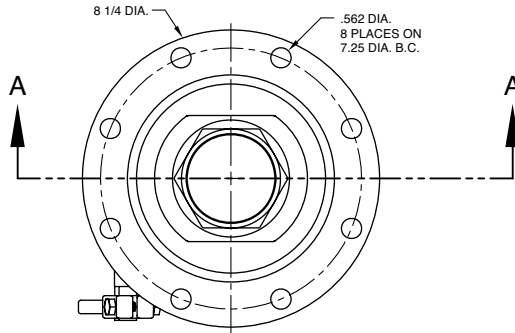

VA7112 5" X 4" Emergency Valve

Replacement Parts

Rev. 0, January 2003

SECTION B-B