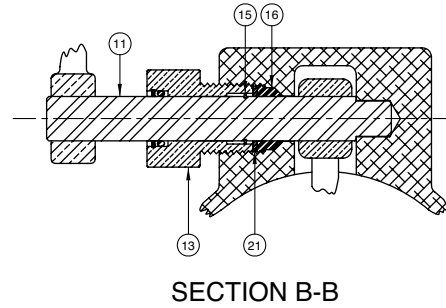

VA2112 5" X 4" Emergency Valve

Replacement Parts

Rev. 0, January 2003

SECTION A-A

ITEM	PART NUMBER	DESCRIPTION	QTY.
1	5086	VALVE BODY	1
2	7363	CAP	1
3	2899	STEM ASSEMBLY	1
4	6099	RETAINING RING	1
5	5215	SPRING	1
6	7794	PUSH ROD	1
7	5087	DISC	1
8	7865	DISC LOCK NUT	1
9	7342	O-RING (TEF-O-SIL)	1
10	7898	LIFT LEVER (BRASS)	1
11	7909	LEVER SHAFT	1

ITEM	PART NUMBER	DESCRIPTION	QTY.
12	6117	HANDLE	1
13	6427	GLAND ASSY (BRASS/TEF-O-SIL)	1
14	4094	RETAINING RING	2
15	2198	RETAINING RING	1
16	7117	PACKING (TEFLON)	2
17	5684	SCREW	1
18	5685	HEX NUT	1
19	8041	GASKET (TEFLON)	1
20	5687	JAM NUT	1
21	6024	WASHER	1