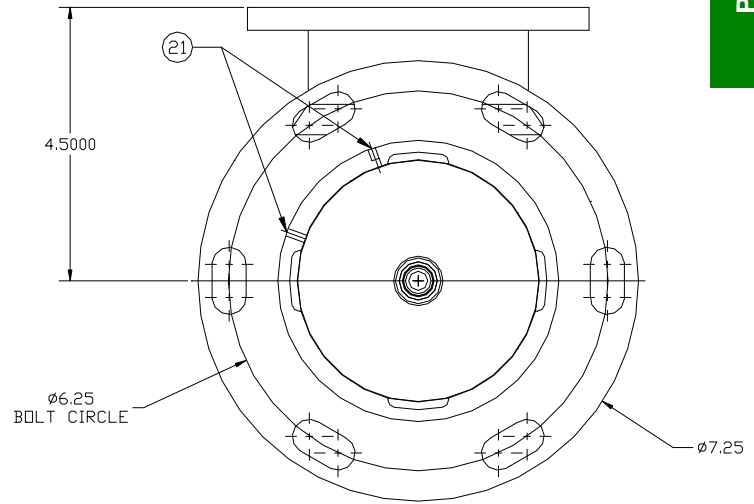

VA1050 3" Emergency Valve

ITEM	PART NUMBER	DESCRIPTION	QTY.
1	10684	MACHINED BODY	1
2	10819	TOP CAP ASSEMBLY	1
3	10810M	POPPET SUB-ASSEMBLY	1
4	10238M	WIPER SEAL	1
5	10681M	O-RING, VITON GF	1
6	10700	O-RING, VITON GF	1
7	10692	ROD, SS	1
8	10338	WASHER	1
9	10339	SCREW, 10-24 x 1/2 18-8	1
10	10683	PISTON	1
11	10676M	O-RING, FLUROSILICONE	1
12	10719	END CAP	1
13	10720	O-RING, BUNA-N	1

ITEM	PART NUMBER	DESCRIPTION	QTY.
14	10344	SEAL WASHER, 1/4" SS	1
15	10345	RETAIN CLIP	1
16	10346	SPRING, POPPET	1
17	10347	SPRING, AIR CYLINDER	1
18	10823	GLAND NUT	1
19	1088	NUT, 1/4-20 18-8	1
20	9541	SCREW, 1/4-20 x 1 18-8	1
21	9760	PIN, SS	2
22	10746	JACK SCREW	1
23	9052	QUICK EXHAUST	1
24	9054	BRASS ELBOW	1
25	5047	FUSIBLE PLUG	1

VA2050 3" Emergency Valve

ITEM	PART NUMBER	DESCRIPTION	QTY.
1	11243	MACHINED BODY	1
2	10819	TOP CAP ASSEMBLY	1
3	10810M	POPPET SUB-ASSEMBLY	1
4	10238M	WIPER SEAL	1
5	10681M	O-RING, VITON GF	1
6	10700	O-RING, VITON GF	1
7	10692	ROD, SS	1
8	10338	WASHER	1
9	10339	SCREW, 10-24 x 1/2 18-8	1
10	10683	PISTON	1
11	10676M	O-RING, FLUROSILICONE	1
12	10719	END CAP	1
13	10720	O-RING, BUNA-N	1