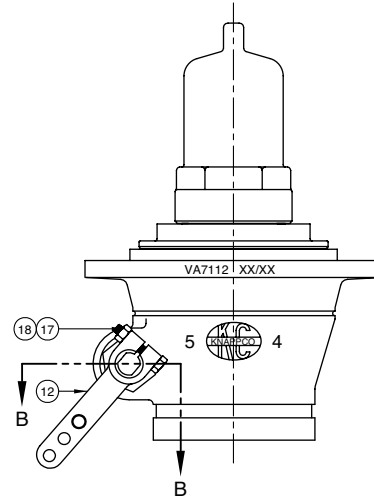

VA6112A 5" X 4" EMERGENCY VALVE

SECTION B-B (FULL SCALE)

SECTION A-A (FULL SCALE)

ITEM	PART NUMBER	DESCRIPTION	QTY.
1	5086	BODY	1
2	6140	CAP	1
3	2899	STEM ASSEMBLY	1
4	6910	SPRING	1
5	6275	PUSH ROD ASSY.	1
6	6138	DISC	1
7	6139	DISC LOCK NUT	1
8	7342	O-RING (TEF-0- SIL)	1
9	7898	LIFT LEVER (BRASS)	1
10	7909	LEVER SHAFT	1
11	7939	HANDLE	1
12	5212	GLAND	
13	2198	RETAINING RING	1

VA7112 5" X 4" Emergency Valve

Replacement Parts

Rev. 0, January 2003

SECTION B-B

SECTION A-A

ITEM	PART NUMBER	DESCRIPTION	QTY.
1	7972	VALVE BODY	1
2	6140	CAP	1
3	2899	STEM ASSEMBLY	1
4	6099	RETAINING RING	1
5	6233	SPRING (INNER)	1
6	6234	SPRING (OUTER)	1
7	6138	DISC	1
8	6139	DISC LOCK NUT	1
9	7342	O-RING (TEF-O-SIL)	1
10	7898	LIFT LEVER (BRASS)	1
11	7909	LEVER SHAFT	1
12	7939	HANDLE	1

ITEM	PART NUMBER	DESCRIPTION	QTY.
13	6427	GLAND ASSY (BRASS/TEF-O-SIL)	1
14	4094	RETAINING RING	2
15	2198	RETAINING RING	1
16	7117	PACKING (TEFLON)	2
17	5684	SCREW	1
18	5685	HEX NUT	1
19	6227	GASKET (TEFLON)	1
20	5687	JAM NUT	1
21	6024	WASHER	1
22	6280	PUSH ROD ASSEMBLY	1
23	6228	WASHER	1