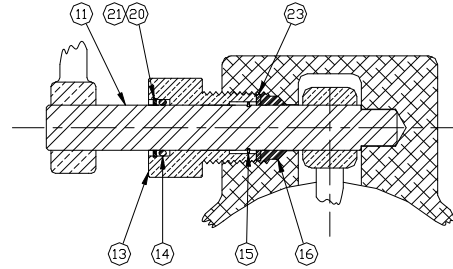

VA6112A 5" X 4" EMERGENCY VALVE