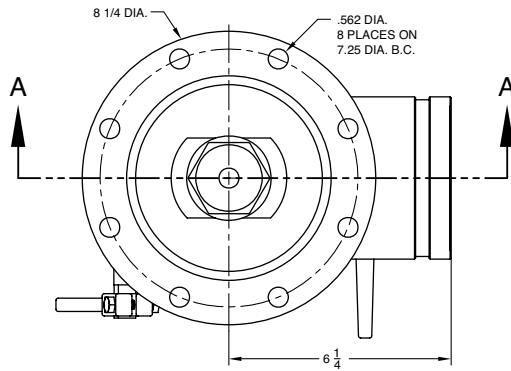

VA1112 5" X 4" Emergency Valve

Replacement Parts

Rev. 0, January 2003

SECTION A-A

ITEM	PART NUMBER	DESCRIPTION	QTY.
1	7106	VALVE BODY	1
2	7363	CAP	1
3	2899	STEM ASSEMBLY	1
4	6099	RETAINING RING	1
5	5215	SPRING	1
6	7794	PUSH ROD	1
7	5087	DISC	1
8	7865	DISC LOCK NUT	1
9	7342	O-RING (TEF-O-SIL)	1
10	7898	LIFT LEVER (BRASS)	1
11	7909	LEVER SHAFT	1

ITEM	PART NUMBER	DESCRIPTION	QTY.
12	6117	HANDLE	1
13	6427	GLAND ASSY (BRASS/TEF-O-SIL)	1
14	4094	RETAINING RING	2
15	2198	RETAINING RING	1
16	7117	PACKING (TEFLON)	2
17	5684	SCREW	1
18	5685	HEX NUT	1
19	8041	GASKET (TEFLON)	1
20	5687	JAM NUT	1
21	6024	WASHER	1