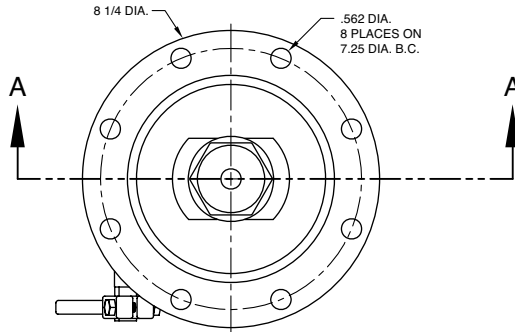

VA3112 5" X 4" Emergency Valve

Replacement Parts

Rev. 0, January 2003

SECTION B-B