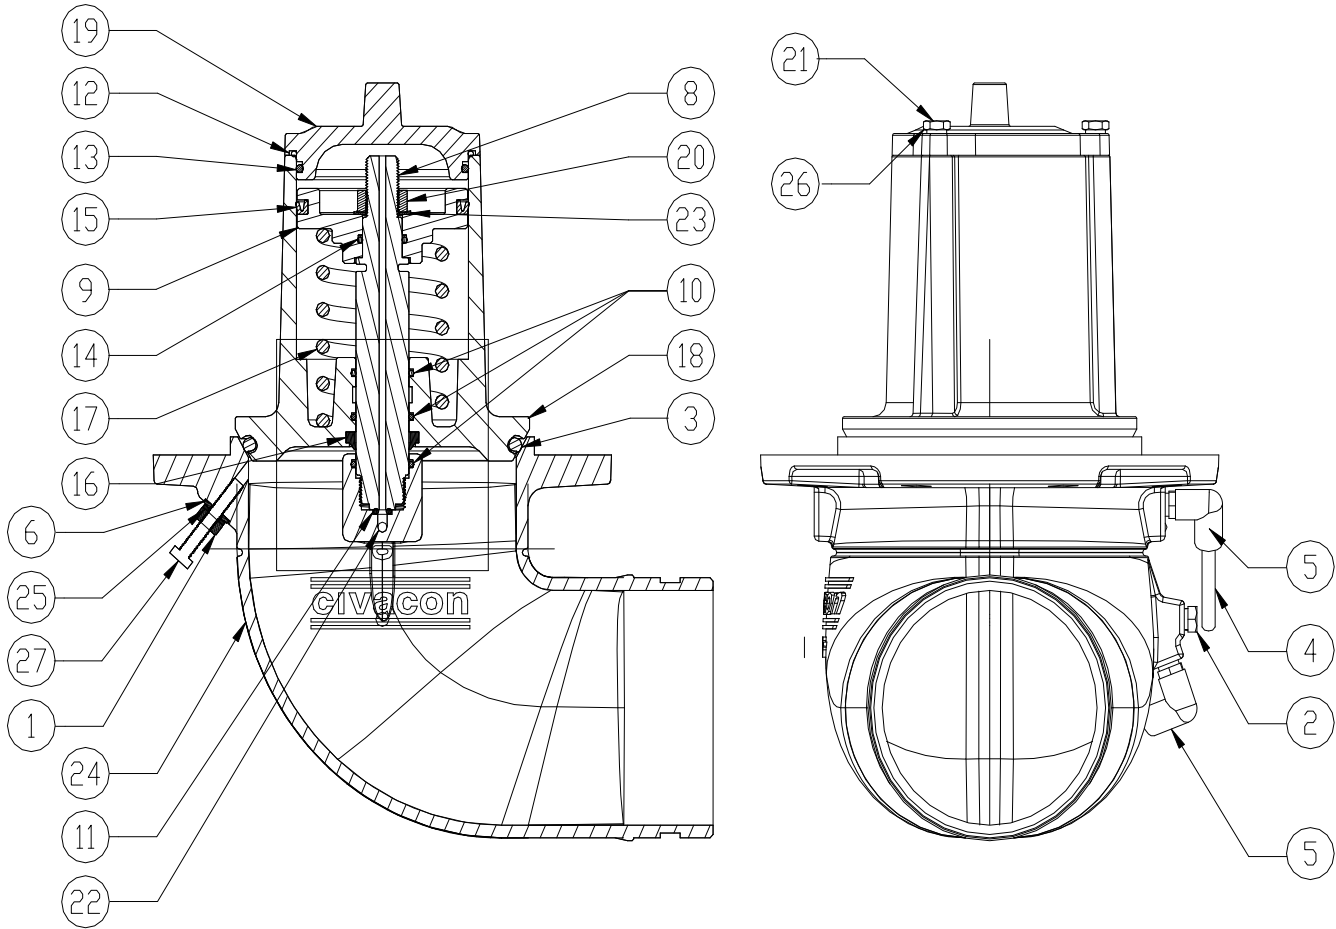

VA5182 5"x4" MaxAir II Emergency Valve

ITEM	PART NUMBER	DESCRIPTION	QTY.
1	1088	NUT, HEX, 1/4-20, SS	1
2	5047	PLUG, FUSIBLE	1
3	6959	O-RING, TFE-O-SIL	1
4	9052	TUBING, AIR, 1/4"	1
5	9489	FITTING, AIR 90°	2
6	10344	WASHER, 1/4"	1
7	12080	PLUG, 3/8" (NOT SHOWN)	1
8	12296	PISTON ROD	1
9	12407	PISTON	1
10	12299	O-RING, VITON GFLT	3
11	12300	O-RING, VITON	1
12	12470	O-RING, VITON	1
13	12471	O-RING, BUNA-N	1
14	12303	O-RING, BUNA-N	1

ITEM	PART NUMBER	DESCRIPTION	QTY.
15	12469	U-CUP, POLYURETHANE	1
16	12305	SEAL, WIPER, VITON	1
17	12306	SPRING	1
18	12404	POPPET, MACHINED	1
19	12406	CAP, MACHINED	1
20	12321	NUT, HEX, 5/8-16, SS	1
21	12525	SCREW, 1/4-28 x 1-1/8" SS	3
22	12324	BALL PLUG, 3/16, SS	1
23	12378	LOCKWASHER	1
24	12307	BODY, MACHINED	1
25	H20312M	WASHER, SS	1
26	H50086M	LOCK WASHER, 1/4" SS	3
27	12322	SCREW, 1/4-20 x 1-5/8" SS	1