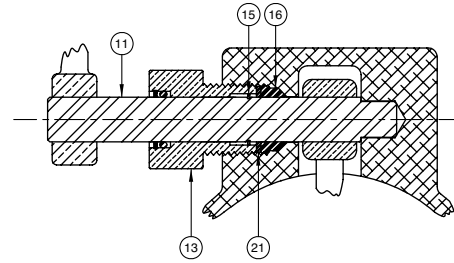

VA7112 5" X 4" Emergency Valve

Replacement Parts

Rev. 0, January 2003

SECTION B-B