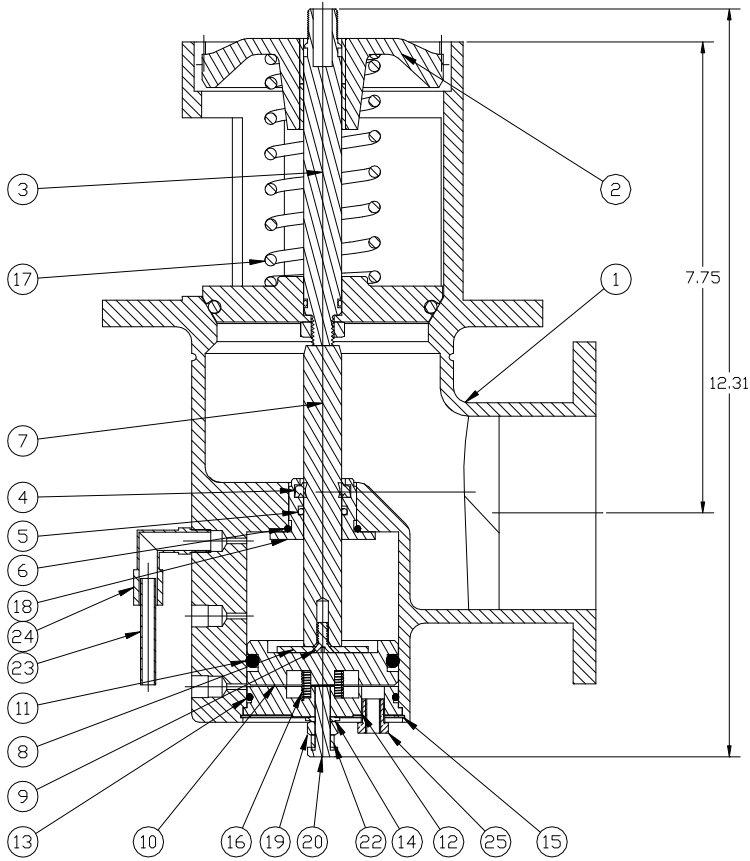

VA1050 3" Emergency Valve

ITEM	PART NUMBER	DESCRIPTION	QTY.
1	10684	MACHINED BODY	1
2	10819	TOP CAP ASSEMBLY	1
3	10810M	POPPET SUB-ASSEMBLY	1
4	10238M	WIPER SEAL	1
5	10681M	O-RING, VITON GF	1
6	10700	O-RING, VITON GF	1
7	10692	ROD, SS	1
8	10338	WASHER	1
9	10339	SCREW, 10-24 x 1/2 18-8	1
10	10683	PISTON	1
11	10676M	O-RING, FLUROSILICONE	1
12	10719	END CAP	1
13	10720	O-RING, BUNA-N	1

ITEM	PART NUMBER	DESCRIPTION	QTY.
14	10344	SEAL WASHER, 1/4" SS	1
15	10345	RETAIN CLIP	1
16	10346	SPRING, POPPET	1
17	10347	SPRING, AIR CYLINDER	1
18	10823	GLAND NUT	1
19	1088	NUT, 1/4-20 18-8	1
20	9541	SCREW, 1/4-20 x 1 18-8	1
21	9760	PIN, SS	2
22	10746	JACK SCREW	1
23	9052	QUICK EXHAUST	1
24	9054	BRASS ELBOW	1
25	5047	FUSIBLE PLUG	1

VA2050 3" Emergency Valve

ITEM	PART NUMBER	DESCRIPTION	QTY.
1	11243	MACHINED BODY	1
2	10819	TOP CAP ASSEMBLY	1
3	10810M	POPPET SUB-ASSEMBLY	1
4	10238M	WIPER SEAL	1
5	10681M	O-RING, VITON GF	1
6	10700	O-RING, VITON GF	1
7	10692	ROD, SS	1
8	10338	WASHER	1
9	10339	SCREW, 10-24 x 1/2 18-8	1
10	10683	PISTON	1
11	10676M	O-RING, FLUROSILICONE	1
12	10719	END CAP	1
13	10720	O-RING, BUNA-N	1