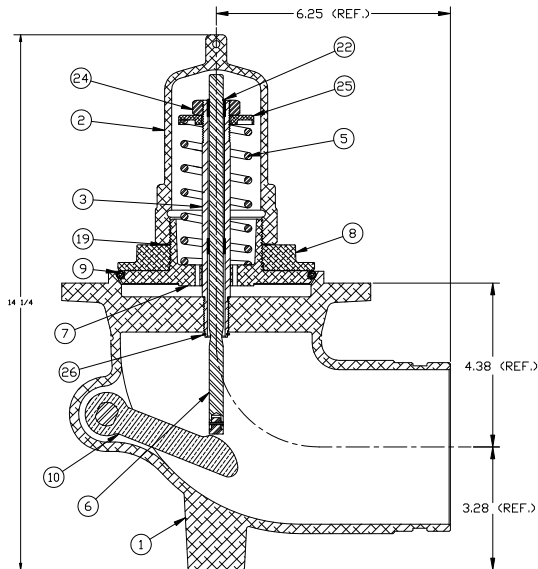

VA1050 3" Emergency Valve

ITEM	PART NUMBER	DESCRIPTION	QTY.
1	10684	MACHINED BODY	1
2	10819	TOP CAP ASSEMBLY	1
3	10810M	POPPET SUB-ASSEMBLY	1
4	10238M	WIPER SEAL	1
5	10681M	O-RING, VITON GF	1
6	10700	O-RING, VITON GF	1
7	10692	ROD, SS	1
8	10338	WASHER	1
9	10339	SCREW, 10-24 x 1/2 18-8	1
10	10683	PISTON	1
11	10676M	O-RING, FLUROSILICONE	1
12	10719	END CAP	1
13	10720	O-RING, BUNA-N	1

ITEM	PART NUMBER	DESCRIPTION	QTY.
14	10344	SEAL WASHER, 1/4" SS	1
15	10345	RETAIN CLIP	1
16	10346	SPRING, POPPET	1
17	10347	SPRING, AIR CYLINDER	1
18	10823	GLAND NUT	1
19	1088	NUT, 1/4-20 18-8	1
20	9541	SCREW, 1/4-20 x 1 18-8	1
21	9760	PIN, SS	2
22	10746	JACK SCREW	1
23	9052	QUICK EXHAUST	1
24	9054	BRASS ELBOW	1
25	5047	FUSIBLE PLUG	1

ITEM	PART NUMBER	DESCRIPTION	QTY.
15	12469	U-CUP, POLYURETHANE	1
16	12305	SEAL, WIPER, VITON	1
17	12306	SPRING	1
18	12404	POPPET, MACHINED	1
19	12406	CAP, MACHINED	1
20	12321	NUT, HEX, 5/8-16, SS	1
21	12525	SCREW, 1/4-28 x 1-1/8" SS	3
22	12324	BALL PLUG, 3/16, SS	1
23	12378	LOCKWASHER	1
24	12380	BODY, MACHINED	1
25	H20312M	WASHER, SS	1
26	H50086M	LOCK WASHER, 1/4" SS	3
27	12322	SCREW, 1/4-20 x 1-5/8" SS	1

VA5112A 5" X 4" EMERGENCY VALVE

PARTS BREAK DOWN

SECTION B-B (FULL SCALE)

SECTION A-A (FULL SCALE)

ITEM	PART NUMBER	DESCRIPTION	QTY.
1	7106	VALVE BODY	1
2	6140	CAP	1
3	2899	STEM ASSEMBLY	1
4 & 5	6910	SPRING	1
6	6275	PUSH ROD ASSY.	1
7	6138	DISC	1
8	6139	DISC LOCK NUT	1
9	7342	O-RING (TEF-0- SIL)	1
10	7898	LIFT LEVER (BRASS)	1
11	7909	LEVER SHAFT	1
12	7939	HANDLE	1
13	5212	GLAND	