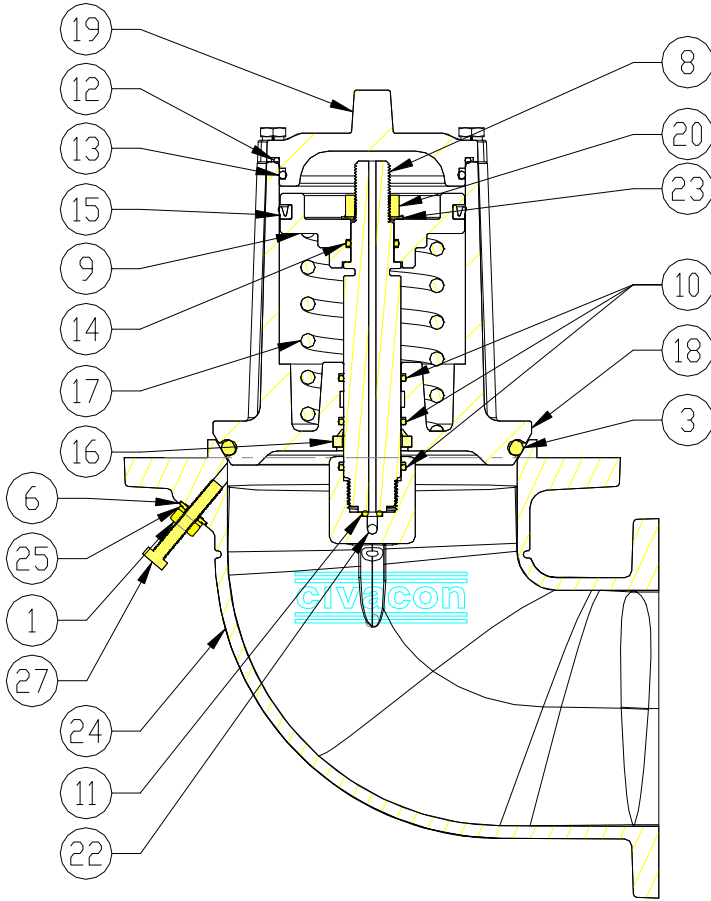

VA6182 5"x4" MaxAir II Emergency Valve

RP 11-12D

PARTS BREAK DOWN

ITEM	PART NUMBER	DESCRIPTION	QTY.
1	1088	NUT, HEX, 1/4-20, SS	1
2	5047	PLUG, FUSIBLE	1
3	6959	O-RING, TFE-O-SIL	1
4	9052	TUBING, AIR, 1/4"	1
5	9489	FITTING, AIR 90°	2
6	10344	WASHER, 1/4"	1
7	12080	PLUG, 3/8" (NOT SHOWN)	1
8	12296	PISTON ROD	1
9	12407	PISTON	1
10	12299	O-RING, VITON GFLT	3
11	12300	O-RING, VITON	1
12	12470	O-RING, VITON	1
13	12471	O-RING, BUNA-N	1
14	12303	O-RING, BUNA-N	1

ITEM	PART NUMBER	DESCRIPTION	QTY.
15	12469	U-CUP, POLYURETHANE	1
16	12305	SEAL, WIPER, VITON	1
17	12306	SPRING	1
18	12404	POPPET, MACHINED	1
19	12406	CAP, MACHINED	1
20	12321	NUT, HEX, 5/8-16, SS	1
21	12525	SCREW, 1/4-28 x 1-1/8" SS	3
22	12324	BALL PLUG, 3/16, SS	1
23	12378	LOCKWASHER	1
24	12380	BODY, MACHINED	1
25	H20312M	WASHER, SS	1
26	H50086M	LOCK WASHER, 1/4" SS	3
27	12322	SCREW, 1/4-20 x 1-5/8" SS	1