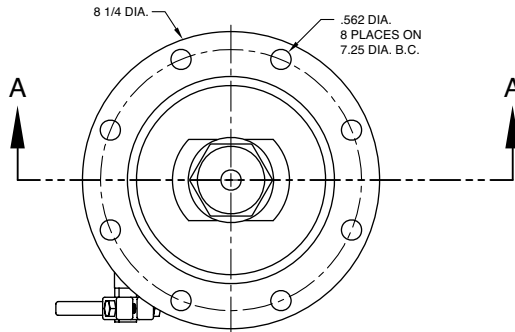

VA4112 5" X 4" Emergency Valve

Replacement Parts

Rev. 0, January 2003

SECTION B-B