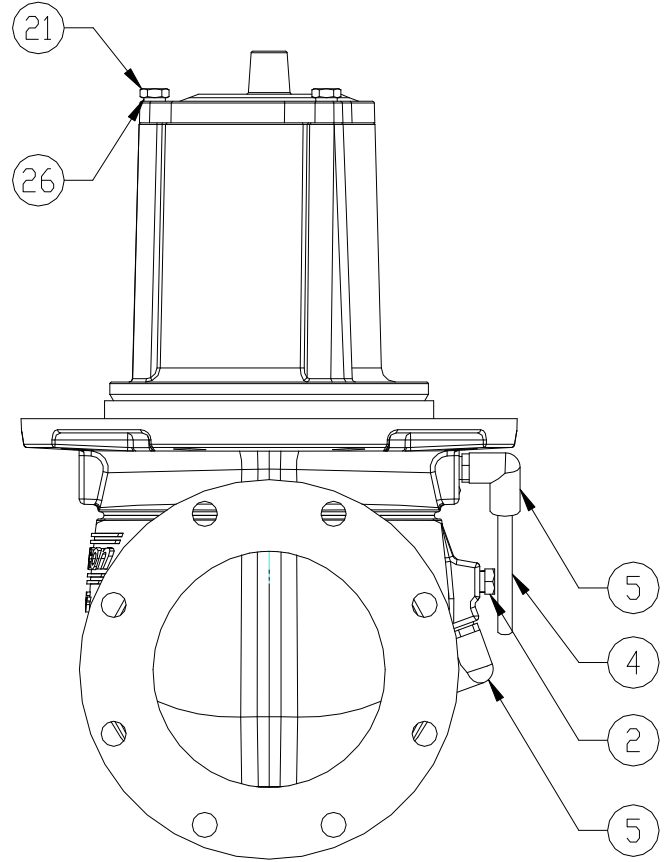

VA6182 5"x4" MaxAir II Emergency Valve

RP 11-12D

PARTS BREAK DOWN

ITEM	PART NUMBER	DESCRIPTION	QTY.
1	1088	NUT, HEX, 1/4-20, SS	1
2	5047	PLUG, FUSIBLE	1
3	6959	O-RING, TFE-O-SIL	1
4	9052	TUBING, AIR, 1/4"	1
5	9489	FITTING, AIR 90°	2
6	10344	WASHER, 1/4"	1
7	12080	PLUG, 3/8" (NOT SHOWN)	1
8	12296	PISTON ROD	1
9	12407	PISTON	1
10	12299	O-RING, VITON GFLT	3
11	12300	O-RING, VITON	1
12	12470	O-RING, VITON	1
13	12471	O-RING, BUNA-N	1
14	12303	O-RING, BUNA-N	1

ITEM	PART NUMBER	DESCRIPTION	QTY.
15	12469	U-CUP, POLYURETHANE	1
16	12305	SEAL, WIPER, VITON	1
17	12306	SPRING	1
18	12404	POPPET, MACHINED	1
19	12406	CAP, MACHINED	1
20	12321	NUT, HEX, 5/8-16, SS	1
21	12525	SCREW, 1/4-28 x 1-1/8" SS	3
22	12324	BALL PLUG, 3/16, SS	1
23	12378	LOCKWASHER	1
24	12380	BODY, MACHINED	1
25	H20312M	WASHER, SS	1
26	H50086M	LOCK WASHER, 1/4" SS	3
27	12322	SCREW, 1/4-20 x 1-5/8" SS	1