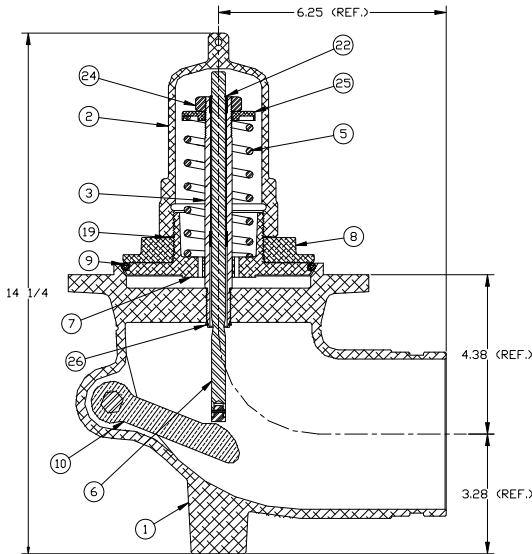

SECTION A-A (FULL SCALE)