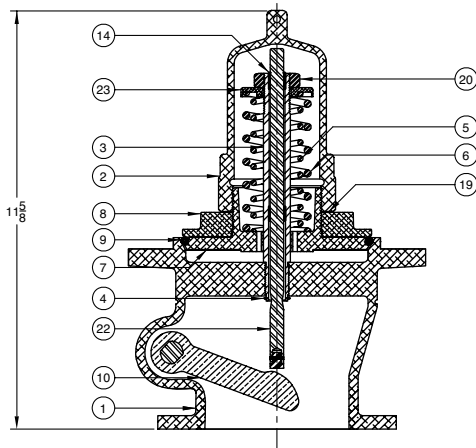

VA1050 3" Emergency Valve

ITEM	PART NUMBER	DESCRIPTION	QTY.
1	10684	MACHINED BODY	1
2	10819	TOP CAP ASSEMBLY	1
3	10810M	POPPET SUB-ASSEMBLY	1
4	10238M	WIPER SEAL	1
5	10681M	O-RING, VITON GF	1
6	10700	O-RING, VITON GF	1
7	10692	ROD, SS	1
8	10338	WASHER	1
9	10339	SCREW, 10-24 x 1/2 18-8	1
10	10683	PISTON	1
11	10676M	O-RING, FLUROSILICONE	1
12	10719	END CAP	1
13	10720	O-RING, BUNA-N	1

ITEM	PART NUMBER	DESCRIPTION	QTY.
13	6427	GLAND ASSY (BRASS/TEF-O-SIL)	1
14	4094	RETAINING RING	2
15	2198	RETAINING RING	1
16	7117	PACKING (TEFLON)	2
17	5684	SCREW	1
18	5685	HEX NUT	1
19	6227	GASKET (TEFLON)	1
20	5687	JAM NUT	1
21	6024	WASHER	1
22	6280	PUSH ROD ASSEMBLY	1
23	6228	WASHER	1

VA8112B 5" X 4" Emergency Valve

Replacement Parts

Rev. 0, January 2003

SECTION B-B

SECTION A-A

ITEM	PART NUMBER	DESCRIPTION	QTY.
1	5083	VALVE BODY	1
2	6140	CAP	1
3	2899	STEM ASSEMBLY	1
4	6099	RETAINING RING	1
5	6233	SPRING (INNER)	1
6	6234	SPRING (OUTER)	1
7	6138	DISC	1
8	6139	DISC LOCK NUT	1
9	7342	O-RING (TEF-O-SIL)	1
10	7898	LIFT LEVER (BRASS)	1
11	7909	LEVER SHAFT	1
12	6117	HANDLE	1