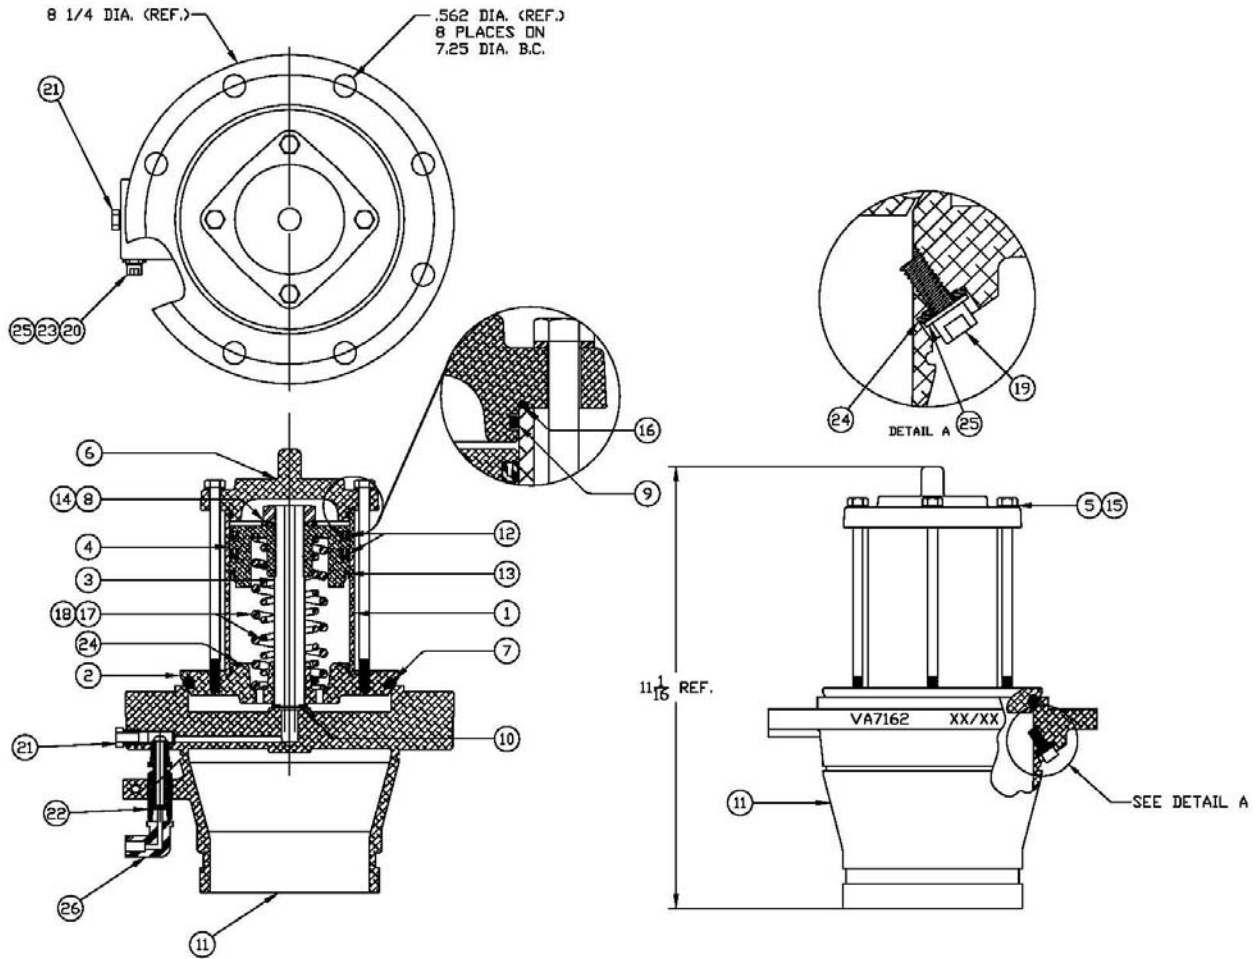

VA7162 5" X 4" Emergency Valve

PARTS BREAK DOWN

ITEM	PART NUMBER	DESCRIPTION	QTY.
1	6950	CYLINDER BODY	1
2	6951	CYLINDER DISK	1
3	6953	STEM	1
4	12056	PISTON	1
5	6956	HEX CAP SCREW	4
6	6957	CAP	1
7	6959¹	O-RING, TEF-O-SIL	1
8	6960¹	SEAL WASHER	1
9	6961¹	O-RING, BUNA-N	2
10	6962¹	SEAL WASHER	1
11	11033	MACHINED BODY	1
12	12122¹	O-Ring	2
13	6966¹	U-CUP SEAL	1
14	5687	HEX JAM NUT	1
15	H50086M	LOCK WASHER	4

ITEM	PART NUMBER	DESCRIPTION	QTY.
16	6964¹	O-RING, VITON	2
17	6233	SPRING (INNER)	1
18	6234	SPRING (OUTER)	1
19	9163	SCREW	1
20	6967	SCREW	1
21	5047	FUSIBLE PLUG	1
22	11000	SHEAR SCREW	1
23	10344	WASHER	2
24	6969¹	O-RING, VITON	1
25	H20312M	WASHER	2
26	9489	ELBOW AIR FITTING	1

REPAIR KIT	
12150	CYLINDER REPAIR KIT

1—Included in 12150