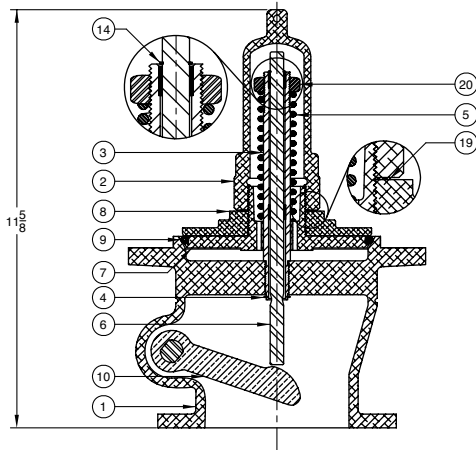

VA3112 5" X 4" Emergency Valve

Replacement Parts

Rev. 0, January 2003

SECTION B-B

SECTION A-A

ITEM	PART NUMBER	DESCRIPTION	QTY.
1	7972	VALVE BODY	1
2	7363	CAP	1
3	2899	STEM ASSEMBLY	1
4	6099	RETAINING RING	1
5	5215	SPRING	1
6	7231	PUSH ROD	1
7	5087	DISC	1
8	7865	DISC LOCK NUT	1
9	7342	O-RING (TEF-O-SIL)	1
10	7898	LIFT LEVER (BRASS)	1
11	7909	LEVER SHAFT	1

ITEM	PART NUMBER	DESCRIPTION	QTY.
12	6117	HANDLE	1
13	6427	GLAND ASSY (BRASS/TEF-O-SIL)	1
14	4094	RETAINING RING	2
15	2198	RETAINING RING	1
16	7117	PACKING (TEFLON)	2
17	5684	SCREW	1
18	5685	HEX NUT	1
19	8041	GASKET (TEFLON)	1
20	5687	JAM NUT	1
21	6024	WASHER	1

VA4112 5" X 4" Emergency Valve

Replacement Parts

Rev. 0, January 2003

SECTION B-B

SECTION A-A

ITEM	PART NUMBER	DESCRIPTION	QTY.
1	5083	VALVE BODY	1
2	7363	CAP	1
3	2899	STEM ASSEMBLY	1
4	6099	RETAINING RING	1
5	5215	SPRING	1
6	7231	PUSH ROD	1
7	5087	DISC	1
8	7865	DISC LOCK NUT	1
9	7342	O-RING (TEF-O-SIL)	1
10	7898	LIFT LEVER (BRASS)	1
11	7909	LEVER SHAFT	1