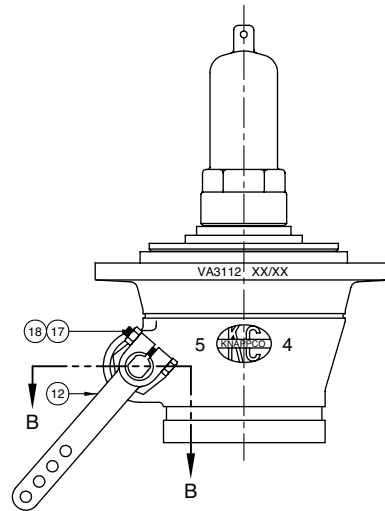

ITEM	PART NUMBER	DESCRIPTION	QTY.
12	6117	HANDLE	1
13	6427	GLAND ASSY (BRASS/TEF-O-SIL)	1
14	4094	RETAINING RING	2
15	2198	RETAINING RING	1
16	7117	PACKING (TEFLON)	2
17	5684	SCREW	1
18	5685	HEX NUT	1
19	8041	GASKET (TEFLON)	1
20	5687	JAM NUT	1
21	6024	WASHER	1

VA3112 5" X 4" Emergency Valve

Replacement Parts

Rev. 0, January 2003

SECTION B-B

SECTION A-A

ITEM	PART NUMBER	DESCRIPTION	QTY.
1	7972	VALVE BODY	1
2	7363	CAP	1
3	2899	STEM ASSEMBLY	1
4	6099	RETAINING RING	1
5	5215	SPRING	1
6	7231	PUSH ROD	1
7	5087	DISC	1
8	7865	DISC LOCK NUT	1
9	7342	O-RING (TEF-O-SIL)	1
10	7898	LIFT LEVER (BRASS)	1
11	7909	LEVER SHAFT	1