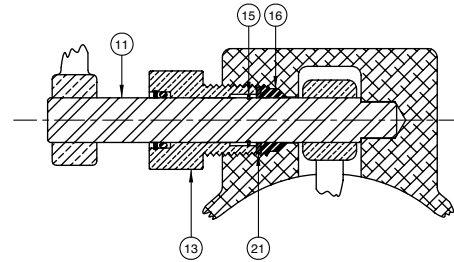

VA4112 5" X 4" Emergency Valve

Replacement Parts

Rev. 0, January 2003

SECTION B-B