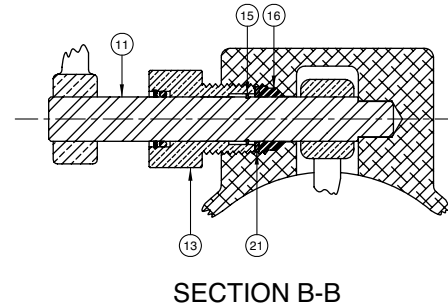

VA1112 5" X 4" Emergency Valve

Replacement Parts

Rev. 0, January 2003

SECTION A-A

ITEM	PART NUMBER	DESCRIPTION	QTY.
1	7106	VALVE BODY	1
2	7363	CAP	1
3	2899	STEM ASSEMBLY	1
4	6099	RETAINING RING	1
5	5215	SPRING	1
6	7794	PUSH ROD	1
7	5087	DISC	1
8	7865	DISC LOCK NUT	1
9	7342	O-RING (TEF-O-SIL)	1
10	7898	LIFT LEVER (BRASS)	1
11	7909	LEVER SHAFT	1

ITEM	PART NUMBER	DESCRIPTION	QTY.
12	6117	HANDLE	1
13	6427	GLAND ASSY (BRASS/TEF-O-SIL)	1
14	4094	RETAINING RING	2
15	2198	RETAINING RING	1
16	7117	PACKING (TEFLON)	2
17	5684	SCREW	1
18	5685	HEX NUT	1
19	8041	GASKET (TEFLON)	1
20	5687	JAM NUT	1
21	6024	WASHER	1