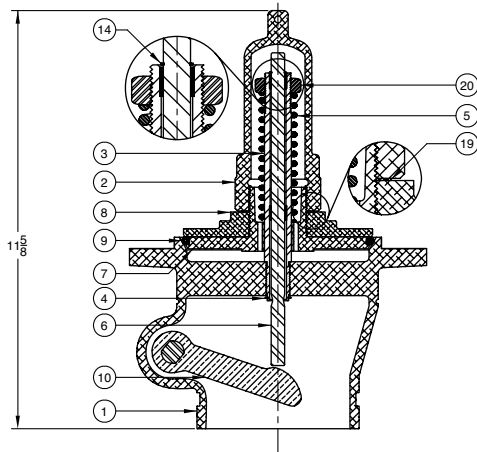

VA1050 3" Emergency Valve

ITEM	PART NUMBER	DESCRIPTION	QTY.
1	10684	MACHINED BODY	1
2	10819	TOP CAP ASSEMBLY	1
3	10810M	POPPET SUB-ASSEMBLY	1
4	10238M	WIPER SEAL	1
5	10681M	O-RING, VITON GF	1
6	10700	O-RING, VITON GF	1
7	10692	ROD, SS	1
8	10338	WASHER	1
9	10339	SCREW, 10-24 x 1/2 18-8	1
10	10683	PISTON	1
11	10676M	O-RING, FLUROSILICONE	1
12	10719	END CAP	1
13	10720	O-RING, BUNA-N	1

VA2112 5" X 4" Emergency Valve

Replacement Parts

Rev. 0, January 2003

SECTION A-A

ITEM	PART NUMBER	DESCRIPTION	QTY.
1	5086	VALVE BODY	1
2	7363	CAP	1
3	2899	STEM ASSEMBLY	1
4	6099	RETAINING RING	1
5	5215	SPRING	1
6	7794	PUSH ROD	1
7	5087	DISC	1
8	7865	DISC LOCK NUT	1
9	7342	O-RING (TEF-O-SIL)	1
10	7898	LIFT LEVER (BRASS)	1
11	7909	LEVER SHAFT	1

ITEM	PART NUMBER	DESCRIPTION	QTY.
12	6117	HANDLE	1
13	6427	GLAND ASSY (BRASS/TEF-O-SIL)	1
14	4094	RETAINING RING	2
15	2198	RETAINING RING	1
16	7117	PACKING (TEFLON)	2
17	5684	SCREW	1
18	5685	HEX NUT	1
19	8041	GASKET (TEFLON)	1
20	5687	JAM NUT	1
21	6024	WASHER	1

VA3112 5" X 4" Emergency Valve

Replacement Parts

Rev. 0, January 2003

SECTION B-B

SECTION A-A

ITEM	PART NUMBER	DESCRIPTION	QTY.
1	7972	VALVE BODY	1
2	7363	CAP	1
3	2899	STEM ASSEMBLY	1
4	6099	RETAINING RING	1
5	5215	SPRING	1
6	7231	PUSH ROD	1
7	5087	DISC	1
8	7865	DISC LOCK NUT	1
9	7342	O-RING (TEF-O-SIL)	1
10	7898	LIFT LEVER (BRASS)	1
11	7909	LEVER SHAFT	1