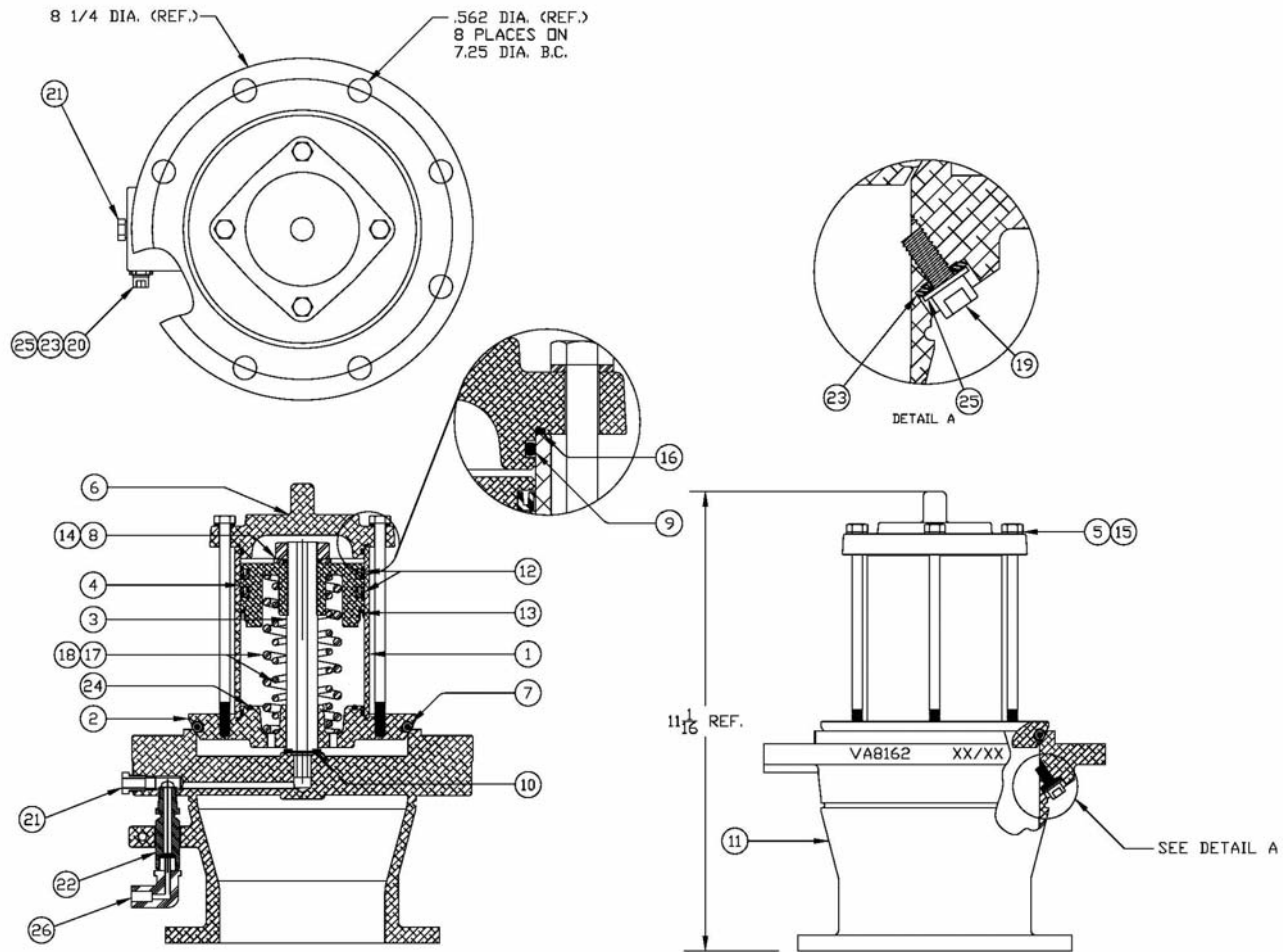

VA8162 5" X 4" Emergency Valve

ITEM	PART NUMBER	DESCRIPTION	QTY.
1	6950	CYLINDER BODY	1
2	6951	CYLINDER DISK	1
3	6953	STEM	1
4	12056	PISTON	1
5	6956	HEX CAP SCREW	4
6	6957	CAP	1
7	6959¹	O-RING, TEF-O-SIL	1
8	6960¹	SEAL WASHER	1
9	6961¹	O-RING, BUNA-N	2
10	6962¹	SEAL WASHER	1
11	11031	MACHINED BODY	1
12	12122¹	O-Ring	2
13	6966¹	U-CUP SEAL	1
14	5687	HEX JAM NUT	1
15	H50086M	LOCK WASHER	4

ITEM	PART NUMBER	DESCRIPTION	QTY.
16	6964¹	O-RING, VITON	2
17	6233	SPRING (INNER)	1
18	6234	SPRING (OUTER)	1
19	9163	SEAL SCREW	1
20	6967	SCREW	1
21	5047	FUSIBLE PLUG	1
22	11000	SHEAR SCREW	1
23	10344	SEAL WASHER	2
24	6969¹	O-RING, VITON	1
25	7031	WASHER	2
26	9489	ELBOW AIR FITTING	1

REPAIR KIT	
12150	CYLINDER REPAIR KIT

1—Included in 12150