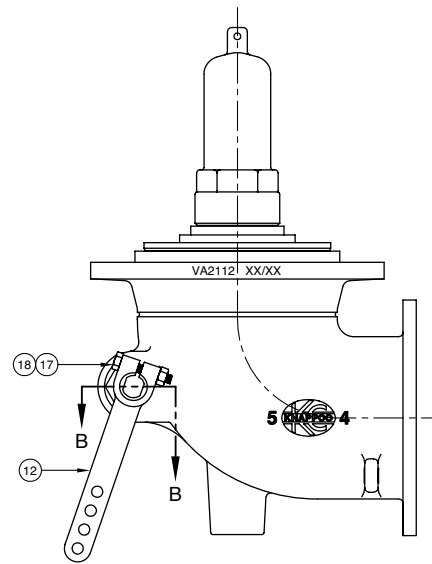

VA2112 5" X 4" Emergency Valve

Replacement Parts

Rev. 0, January 2003

SECTION A-A

ITEM	PART NUMBER	DESCRIPTION	QTY.
1	5086	VALVE BODY	1
2	7363	CAP	1
3	2899	STEM ASSEMBLY	1
4	6099	RETAINING RING	1
5	5215	SPRING	1
6	7794	PUSH ROD	1
7	5087	DISC	1
8	7865	DISC LOCK NUT	1
9	7342	O-RING (TEF-O-SIL)	1
10	7898	LIFT LEVER (BRASS)	1
11	7909	LEVER SHAFT	1

ITEM	PART NUMBER	DESCRIPTION	QTY.
12	6117	HANDLE	1
13	6427	GLAND ASSY (BRASS/TEF-O-SIL)	1
14	4094	RETAINING RING	2
15	2198	RETAINING RING	1
16	7117	PACKING (TEFLON)	2
17	5684	SCREW	1
18	5685	HEX NUT	1
19	8041	GASKET (TEFLON)	1
20	5687	JAM NUT	1
21	6024	WASHER	1