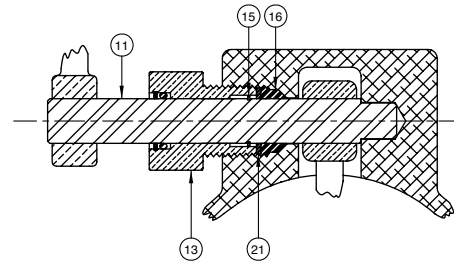

VA3112 5" X 4" Emergency Valve

Replacement Parts

Rev. 0, January 2003

SECTION B-B