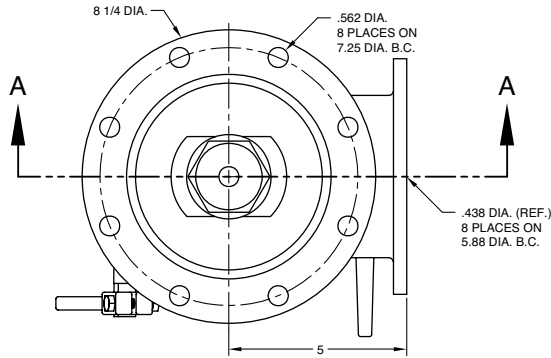

VA2112 5" X 4" Emergency Valve

Replacement Parts

Rev. 0, January 2003

SECTION A-A

ITEM	PART NUMBER	DESCRIPTION	QTY.
1	5086	VALVE BODY	1
2	7363	CAP	1
3	2899	STEM ASSEMBLY	1
4	6099	RETAINING RING	1
5	5215	SPRING	1
6	7794	PUSH ROD	1
7	5087	DISC	1
8	7865	DISC LOCK NUT	1
9	7342	O-RING (TEF-O-SIL)	1
10	7898	LIFT LEVER (BRASS)	1
11	7909	LEVER SHAFT	1

ITEM	PART NUMBER	DESCRIPTION	QTY.
12	6117	HANDLE	1
13	6427	GLAND ASSY (BRASS/TEF-O-SIL)	1
14	4094	RETAINING RING	2
15	2198	RETAINING RING	1
16	7117	PACKING (TEFLON)	2
17	5684	SCREW	1
18	5685	HEX NUT	1
19	8041	GASKET (TEFLON)	1
20	5687	JAM NUT	1
21	6024	WASHER	1