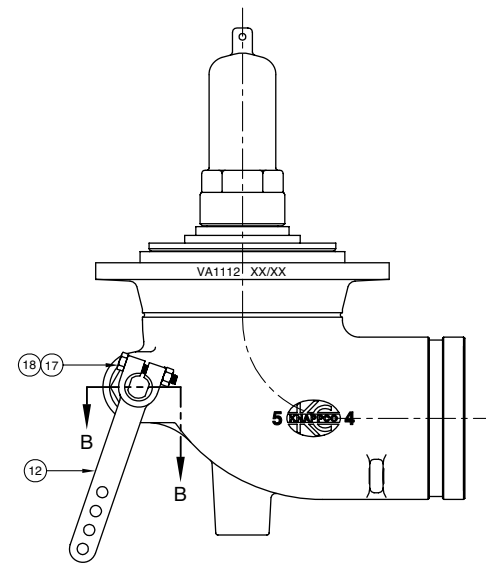

VA1112 5" X 4" Emergency Valve

Replacement Parts

Rev. 0, January 2003

SECTION A-A

ITEM	PART NUMBER	DESCRIPTION	QTY.
1	7106	VALVE BODY	1
2	7363	CAP	1
3	2899	STEM ASSEMBLY	1
4	6099	RETAINING RING	1
5	5215	SPRING	1
6	7794	PUSH ROD	1
7	5087	DISC	1
8	7865	DISC LOCK NUT	1
9	7342	O-RING (TEF-O-SIL)	1
10	7898	LIFT LEVER (BRASS)	1
11	7909	LEVER SHAFT	1

ITEM	PART NUMBER	DESCRIPTION	QTY.
12	6117	HANDLE	1
13	6427	GLAND ASSY (BRASS/TEF-O-SIL)	1
14	4094	RETAINING RING	2
15	2198	RETAINING RING	1
16	7117	PACKING (TEFLON)	2
17	5684	SCREW	1
18	5685	HEX NUT	1
19	8041	GASKET (TEFLON)	1
20	5687	JAM NUT	1
21	6024	WASHER	1