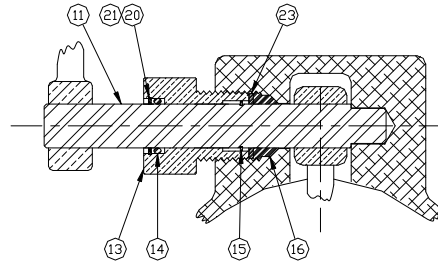

VA5112A 5" X 4" EMERGENCY VALVE

PARTS BREAK DOWN