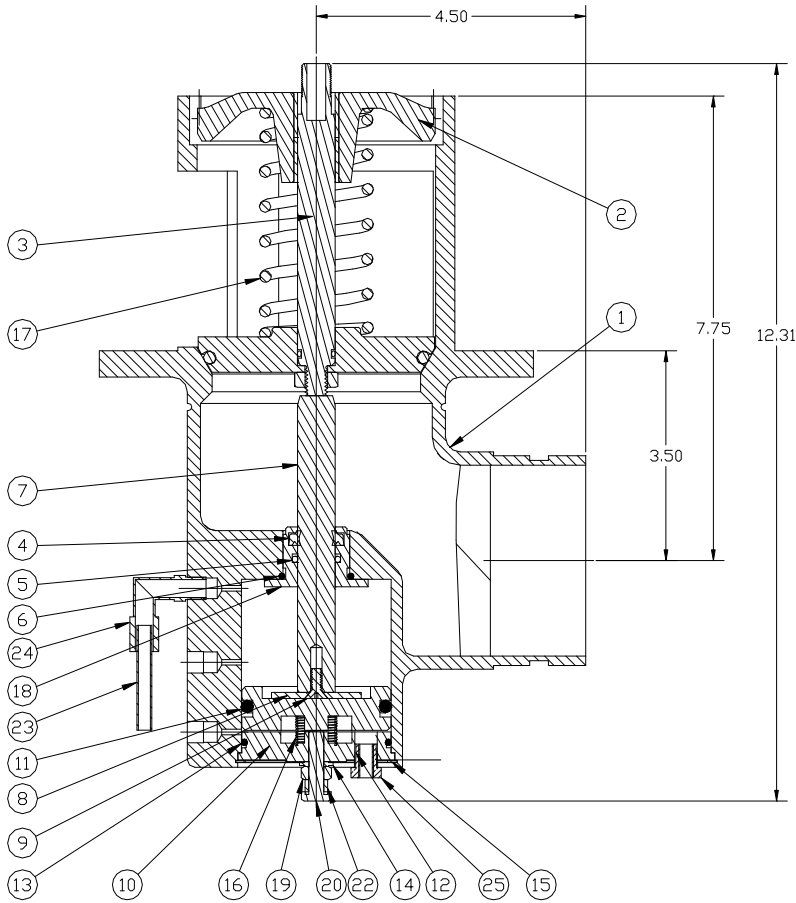

VA1050 3" Emergency Valve

ITEM	PART NUMBER	DESCRIPTION	QTY.
1	10684	MACHINED BODY	1
2	10819	TOP CAP ASSEMBLY	1
3	10810M	POPPET SUB-ASSEMBLY	1
4	10238M	WIPER SEAL	1
5	10681M	O-RING, VITON GF	1
6	10700	O-RING, VITON GF	1
7	10692	ROD, SS	1
8	10338	WASHER	1
9	10339	SCREW, 10-24 x 1/2 18-8	1
10	10683	PISTON	1
11	10676M	O-RING, FLUROSILICONE	1
12	10719	END CAP	1
13	10720	O-RING, BUNA-N	1

ITEM	PART NUMBER	DESCRIPTION	QTY.
14	10344	SEAL WASHER, 1/4" SS	1
15	10345	RETAIN CLIP	1
16	10346	SPRING, POPPET	1
17	10347	SPRING, AIR CYLINDER	1
18	10823	GLAND NUT	1
19	1088	NUT, 1/4-20 18-8	1
20	9541	SCREW, 1/4-20 x 1 18-8	1
21	9760	PIN, SS	2
22	10746	JACK SCREW	1
23	9052	QUICK EXHAUST	1
24	9054	BRASS ELBOW	1
25	5047	FUSIBLE PLUG	1

VA2050 3" Emergency Valve

ITEM	PART NUMBER	DESCRIPTION	QTY.
1	11243	MACHINED BODY	1
2	10819	TOP CAP ASSEMBLY	1
3	10810M	POPPET SUB-ASSEMBLY	1
4	10238M	WIPER SEAL	1
5	10681M	O-RING, VITON GF	1
6	10700	O-RING, VITON GF	1
7	10692	ROD, SS	1
8	10338	WASHER	1
9	10339	SCREW, 10-24 x 1/2 18-8	1
10	10683	PISTON	1
11	10676M	O-RING, FLUROSILICONE	1
12	10719	END CAP	1
13	10720	O-RING, BUNA-N	1