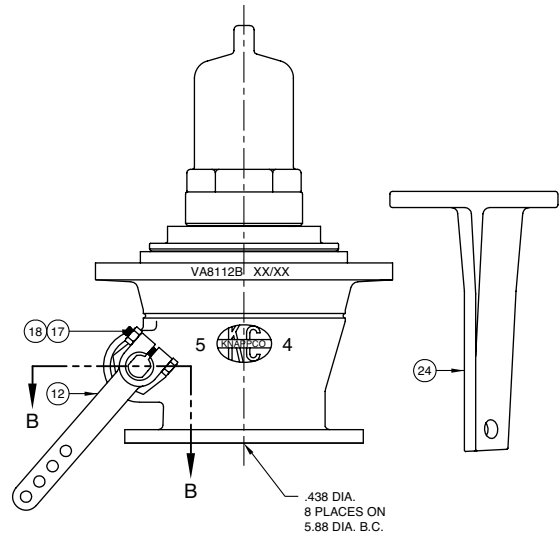

ITEM	PART NUMBER	DESCRIPTION	QTY.
13	6427	GLAND ASSY (BRASS/TEF-O-SIL)	1
14	4094	RETAINING RING	2
15	2198	RETAINING RING	1
16	7117	PACKING (TEFLON)	2
17	5684	SCREW	1
18	5685	HEX NUT	1
19	6227	GASKET (TEFLON)	1
20	5687	JAM NUT	1
21	6024	WASHER	1
22	6280	PUSH ROD ASSEMBLY	1
23	6228	WASHER	1

VA8112B 5" X 4" Emergency Valve

Replacement Parts

Rev. 0, January 2003

SECTION B-B

SECTION A-A

ITEM	PART NUMBER	DESCRIPTION	QTY.
1	5083	VALVE BODY	1
2	6140	CAP	1
3	2899	STEM ASSEMBLY	1
4	6099	RETAINING RING	1
5	6233	SPRING (INNER)	1
6	6234	SPRING (OUTER)	1
7	6138	DISC	1
8	6139	DISC LOCK NUT	1
9	7342	O-RING (TEF-O-SIL)	1
10	7898	LIFT LEVER (BRASS)	1
11	7909	LEVER SHAFT	1
12	6117	HANDLE	1

ITEM	PART NUMBER	DESCRIPTION	QTY.
13	6427	GLAND ASSY (BRASS/TEF-O-SIL)	1
14	4094	RETAINING RING	2
15	2198	RETAINING RING	1
16	7117	PACKING (TEFLON)	2
17	5684	SCREW	1
18	5685	HEX NUT	1
19	6227	GASKET (TEFLON)	1
20	5687	JAM NUT	1
21	6024	WASHER	1
22	6280	PUSH ROD ASSEMBLY	1
23	6228	WASHER	1
24	5730	CABLE BRACKET	1