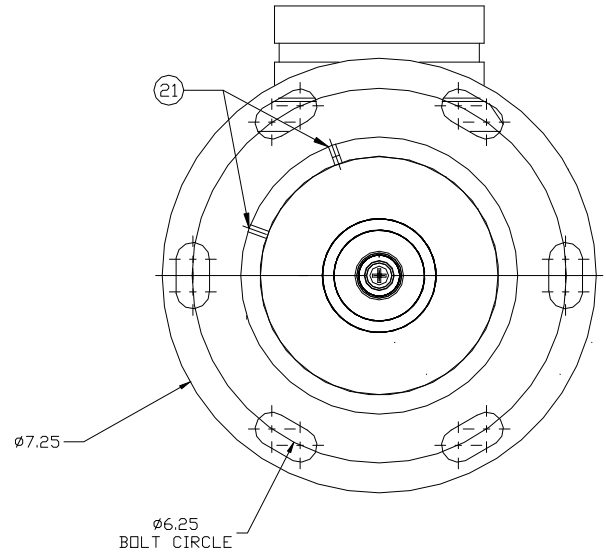

VA1050 3" Emergency Valve

ITEM	PART NUMBER	DESCRIPTION	QTY.
1	10684	MACHINED BODY	1
2	10819	TOP CAP ASSEMBLY	1
3	10810M	POPPET SUB-ASSEMBLY	1
4	10238M	WIPER SEAL	1
5	10681M	O-RING, VITON GF	1
6	10700	O-RING, VITON GF	1
7	10692	ROD, SS	1
8	10338	WASHER	1
9	10339	SCREW, 10-24 x 1/2 18-8	1
10	10683	PISTON	1
11	10676M	O-RING, FLUROSILICONE	1
12	10719	END CAP	1
13	10720	O-RING, BUNA-N	1

ITEM	PART NUMBER	DESCRIPTION	QTY.
14	10344	SEAL WASHER, 1/4" SS	1
15	10345	RETAIN CLIP	1
16	10346	SPRING, POPPET	1
17	10347	SPRING, AIR CYLINDER	1
18	10823	GLAND NUT	1
19	1088	NUT, 1/4-20 18-8	1
20	9541	SCREW, 1/4-20 x 1 18-8	1
21	9760	PIN, SS	2
22	10746	JACK SCREW	1
23	9052	QUICK EXHAUST	1
24	9054	BRASS ELBOW	1
25	5047	FUSIBLE PLUG	1

VA2050 3" Emergency Valve

ITEM	PART NUMBER	DESCRIPTION	QTY.
1	11243	MACHINED BODY	1
2	10819	TOP CAP ASSEMBLY	1
3	10810M	POPPET SUB-ASSEMBLY	1
4	10238M	WIPER SEAL	1
5	10681M	O-RING, VITON GF	1
6	10700	O-RING, VITON GF	1
7	10692	ROD, SS	1
8	10338	WASHER	1
9	10339	SCREW, 10-24 x 1/2 18-8	1
10	10683	PISTON	1
11	10676M	O-RING, FLUROSILICONE	1
12	10719	END CAP	1
13	10720	O-RING, BUNA-N	1