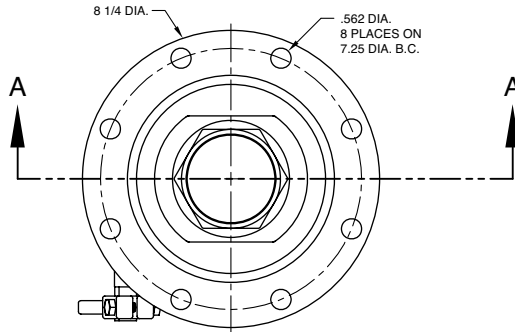

VA8112B 5" X 4" Emergency Valve

Replacement Parts

Rev. 0, January 2003

SECTION B-B