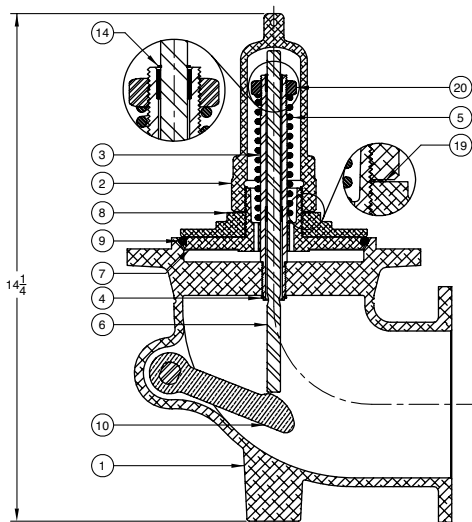

VA2112 5" X 4" Emergency Valve

Replacement Parts

Rev. 0, January 2003

SECTION A-A

ITEM	PART NUMBER	DESCRIPTION	QTY.
1	5086	VALVE BODY	1
2	7363	CAP	1
3	2899	STEM ASSEMBLY	1
4	6099	RETAINING RING	1
5	5215	SPRING	1
6	7794	PUSH ROD	1
7	5087	DISC	1
8	7865	DISC LOCK NUT	1
9	7342	O-RING (TEF-O-SIL)	1
10	7898	LIFT LEVER (BRASS)	1
11	7909	LEVER SHAFT	1

ITEM	PART NUMBER	DESCRIPTION	QTY.
12	6117	HANDLE	1
13	6427	GLAND ASSY (BRASS/TEF-O-SIL)	1
14	4094	RETAINING RING	2
15	2198	RETAINING RING	1
16	7117	PACKING (TEFLON)	2
17	5684	SCREW	1
18	5685	HEX NUT	1
19	8041	GASKET (TEFLON)	1
20	5687	JAM NUT	1
21	6024	WASHER	1