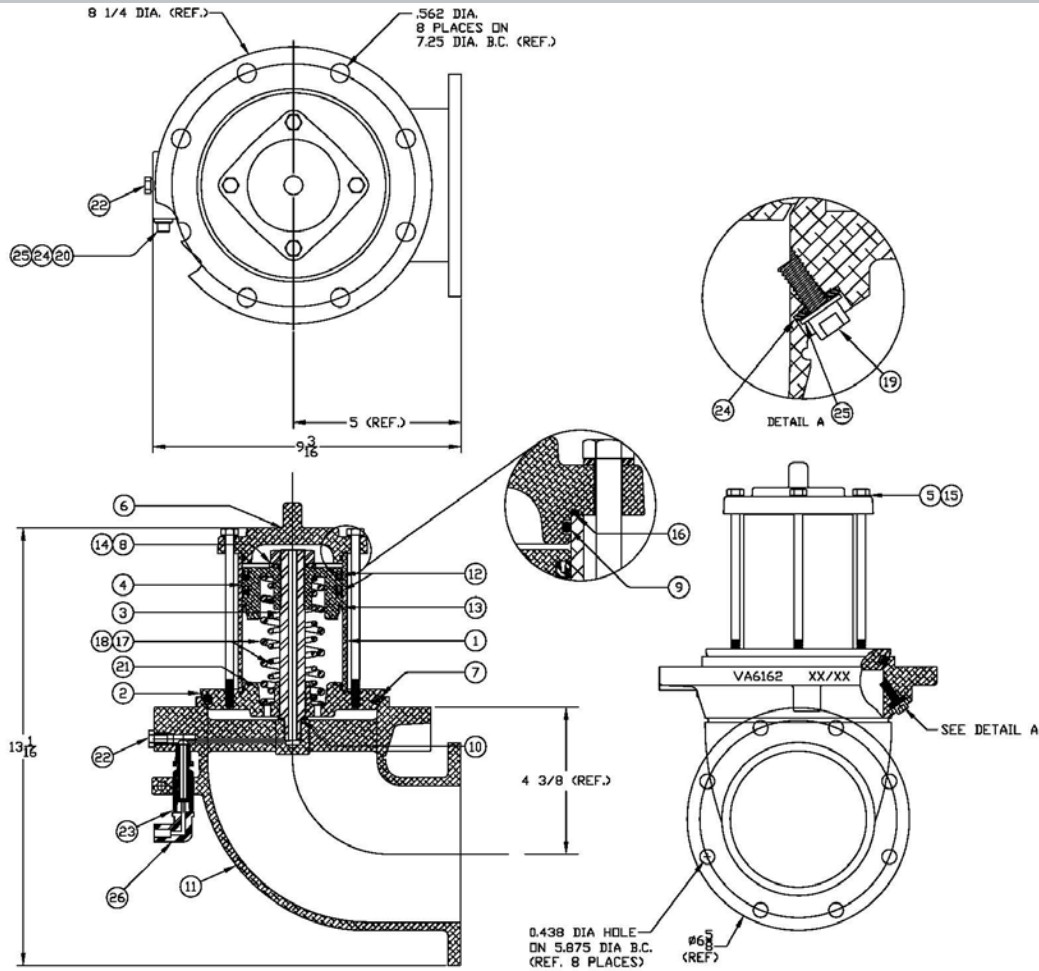

VA6162 5" X 4" Emergency Valve

ITEM	PART NUMBER	DESCRIPTION	QTY.
1	6950	CYLINDER BODY	1
2	6951	CYLINDER DISK	1
3	6953	STEM	1
4	12056	PISTON	1
5	6956	HEX CAP SCREW	4
6	6957	CAP	1
7	6959¹	O-RING, TEF-O-SIL	1
8	6960¹	SEAL WASHER	1
9	6961¹	O-RING, BUNA-N	2
10	6962¹	SEAL WASHER	1
11	11035	MACHINED BODY	1
12	12122¹	O-Ring	2
13	6966¹	U-CUP SEAL	1
14	5687	HEX JAM NUT	1
15	H50086M	LOCK WASHER	4

ITEM	PART NUMBER	DESCRIPTION	QTY.
16	6964¹	O-RING, VITON	2
17	6233	SPRING (INNER)	1
18	6234	SPRING (OUTER)	1
19	6965	SEAL SCREW	1
20	6967	SCREW	1
21	6969¹	O-RING, VITON	1
22	5047	FUSIBLE PLUG	1
23	11000	SHEAR SCREW	1
24	10344	SEAL WASHER	2
25	H20312M	WASHER	2
26	9489	ELBOW AIR FITTING	1

REPAIR KIT	
12150	CYLINDER REPAIR KIT

1—Included in 12150