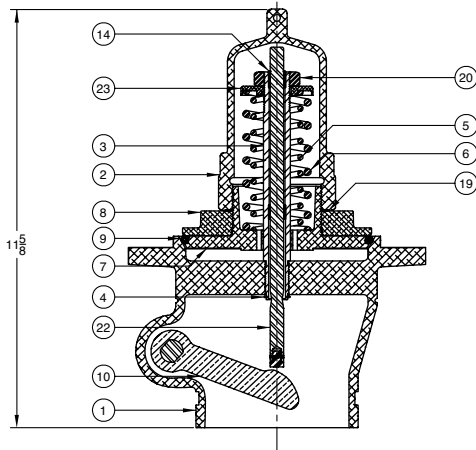

SECTION A-A