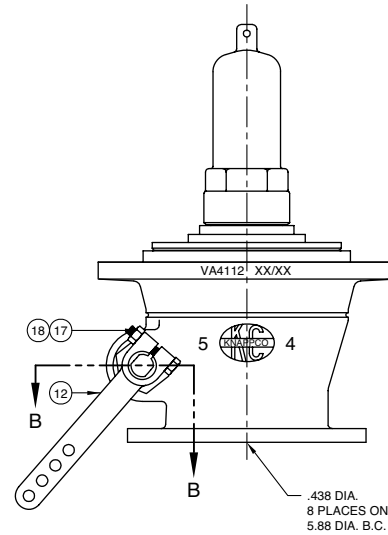

VA1050 3" Emergency Valve

ITEM	PART NUMBER	DESCRIPTION	QTY.
1	10684	MACHINED BODY	1
2	10819	TOP CAP ASSEMBLY	1
3	10810M	POPPET SUB-ASSEMBLY	1
4	10238M	WIPER SEAL	1
5	10681M	O-RING, VITON GF	1
6	10700	O-RING, VITON GF	1
7	10692	ROD, SS	1
8	10338	WASHER	1
9	10339	SCREW, 10-24 x 1/2 18-8	1
10	10683	PISTON	1
11	10676M	O-RING, FLUROSILICONE	1
12	10719	END CAP	1
13	10720	O-RING, BUNA-N	1

ITEM	PART NUMBER	DESCRIPTION	QTY.
12	6117	HANDLE	1
13	6427	GLAND ASSY (BRASS/TEF-O-SIL)	1
14	4094	RETAINING RING	2
15	2198	RETAINING RING	1
16	7117	PACKING (TEFLON)	2
17	5684	SCREW	1
18	5685	HEX NUT	1
19	8041	GASKET (TEFLON)	1
20	5687	JAM NUT	1
21	6024	WASHER	1

VA4112 5" X 4" Emergency Valve

Replacement Parts

Rev. 0, January 2003

SECTION B-B

SECTION A-A

ITEM	PART NUMBER	DESCRIPTION	QTY.
1	5083	VALVE BODY	1
2	7363	CAP	1
3	2899	STEM ASSEMBLY	1
4	6099	RETAINING RING	1
5	5215	SPRING	1
6	7231	PUSH ROD	1
7	5087	DISC	1
8	7865	DISC LOCK NUT	1
9	7342	O-RING (TEF-O-SIL)	1
10	7898	LIFT LEVER (BRASS)	1
11	7909	LEVER SHAFT	1