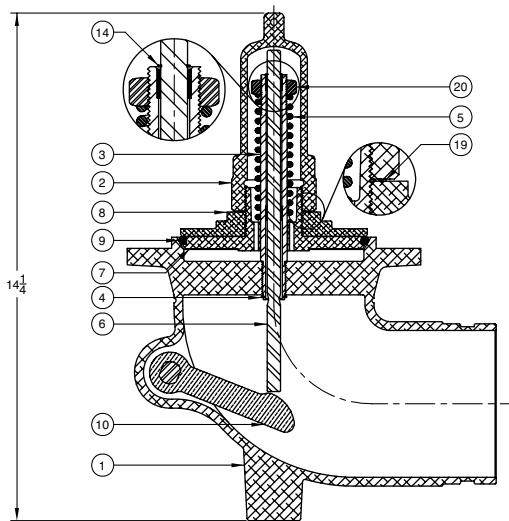

VA1112 5" X 4" Emergency Valve

Replacement Parts

Rev. 0, January 2003

SECTION A-A

ITEM	PART NUMBER	DESCRIPTION	QTY.
1	7106	VALVE BODY	1
2	7363	CAP	1
3	2899	STEM ASSEMBLY	1
4	6099	RETAINING RING	1
5	5215	SPRING	1
6	7794	PUSH ROD	1
7	5087	DISC	1
8	7865	DISC LOCK NUT	1
9	7342	O-RING (TEF-O-SIL)	1
10	7898	LIFT LEVER (BRASS)	1
11	7909	LEVER SHAFT	1

ITEM	PART NUMBER	DESCRIPTION	QTY.
12	6117	HANDLE	1
13	6427	GLAND ASSY (BRASS/TEF-O-SIL)	1
14	4094	RETAINING RING	2
15	2198	RETAINING RING	1
16	7117	PACKING (TEFLON)	2
17	5684	SCREW	1
18	5685	HEX NUT	1
19	8041	GASKET (TEFLON)	1
20	5687	JAM NUT	1
21	6024	WASHER	1