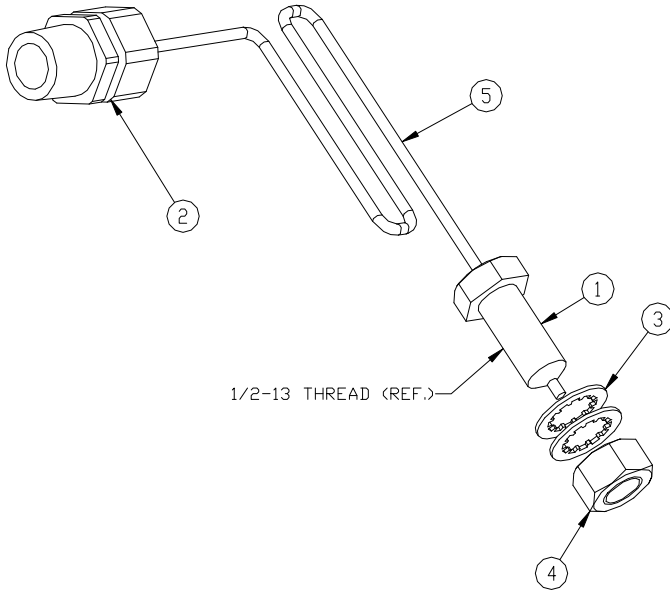

Grounding Assemblies

GS1000 - GROUND BOLT ASSEMBLY			
ITEM	PART NUMBER	DESCRIPTION	QTY.
1	H52815M	BOLT	1
2	H52820M	STRAIN RELIEF	1
3	H52821M	WASHER, 1/2"	2
4	H52822M	NUT, 1/2-13	1
5	H52823M	WIRE, #14 GA. GREEN	6'

PARTS BREAK DOWN

7523 - GROUND STUD			
ITEM	PART NUMBER	DESCRIPTION	QTY.
1	7647	GROUND BALL, BRASS	1
2	1760	LOCK WASHER, 3/8"	1
3	1114	NUT, 3/8-16	1