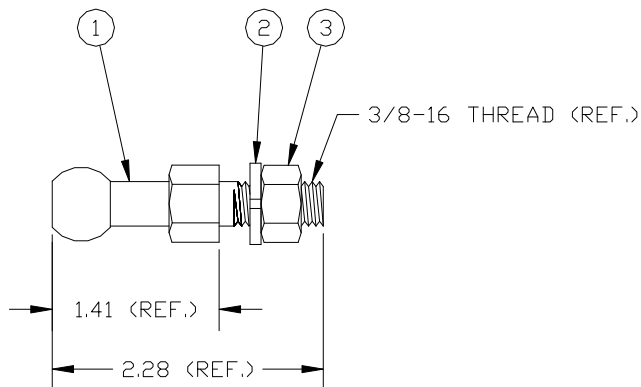

Grounding Assemblies

GS1000 - GROUND BOLT ASSEMBLY			
ITEM	PART NUMBER	DESCRIPTION	QTY.
1	H52815M	BOLT	1
2	H52820M	STRAIN RELIEF	1
3	H52821M	WASHER, 1/2"	2
4	H52822M	NUT, 1/2-13	1
5	H52823M	WIRE, #14 GA. GREEN	6'

PARTS BREAK DOWN

7523 - GROUND STUD			
ITEM	PART NUMBER	DESCRIPTION	QTY.
1	7647	GROUND BALL, BRASS	1
2	1760	LOCK WASHER, 3/8"	1
3	1114	NUT, 3/8-16	1