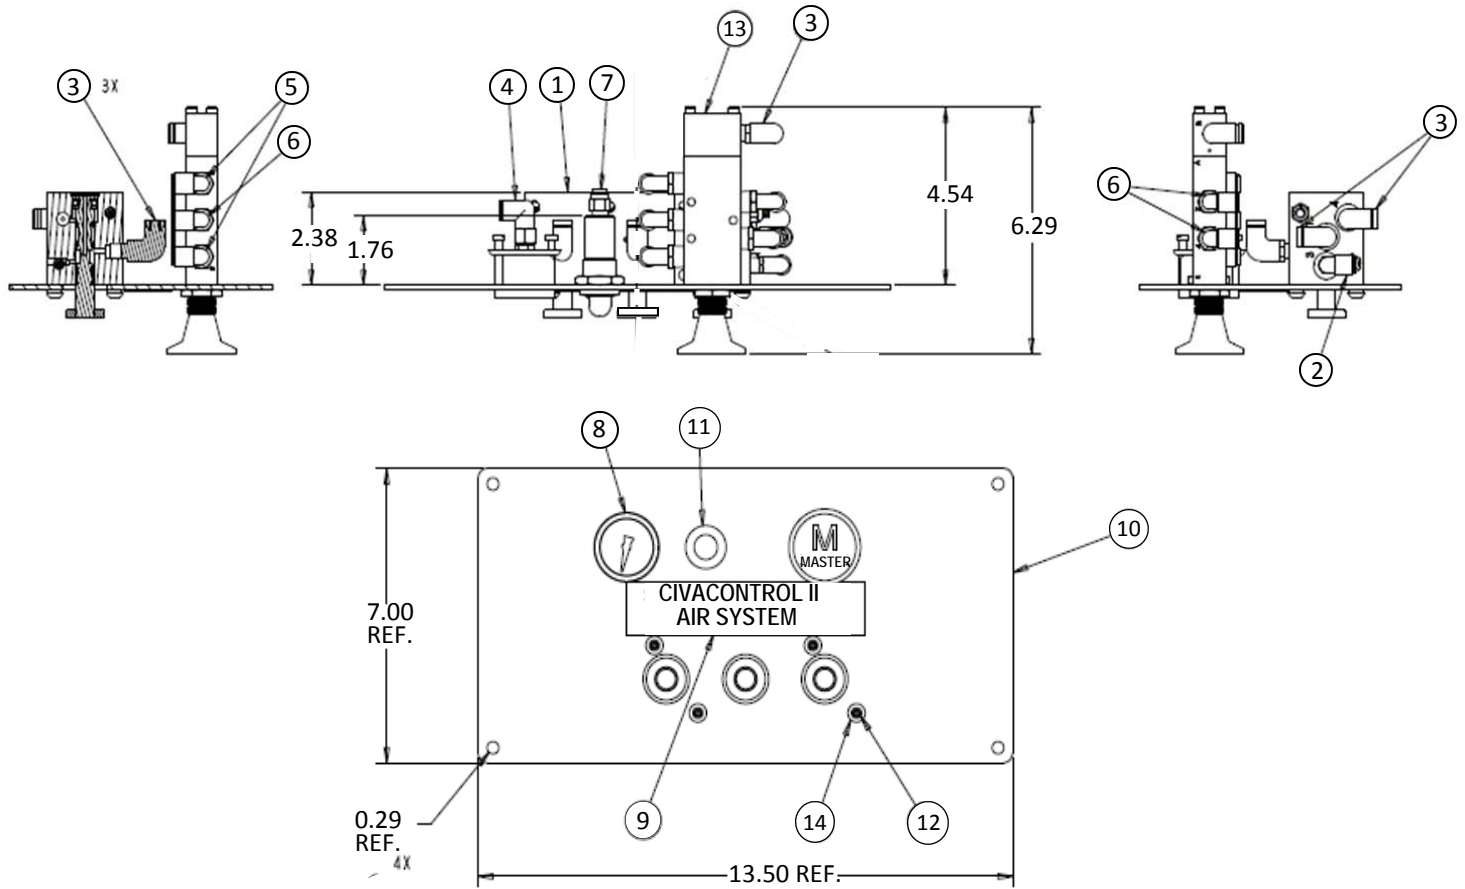

SCP Air Controls

ITEM	PART NUMBER	DESCRIPTION	QTY.
1	12053-X-A	STACKING VALVE	1
2	12066	ELBOW MALE 1/8 NPT BY 1/4 TUBE	1
3	9489	ELBOW QK CONN 1/8 NPT BY 1/4 TUBE	6
4	11092	AIR FITTING 1/8 NPT (DOT)	1
5	10291	ELBOW MALE 1/4 NPT BY 1/4 TUBE	2
6	11254	ELBOW MALE 1/4 NPT BY 1/4 TUBE	3
7	10596ME	FITTING QK 1/8 NPT X 1/4 TUBE DOT	1

(X=no. of compartments)

ITEM	PART NUMBER	DESCRIPTION	QTY.
8	12069	AIR GAUGE	1
9	12073	CIVACONTROL LABEL	1
10	12070-4	PANEL	1
11	9726	POP-UP INDICATOR	1
12	12076	SCREW	4
13	12071-A	PUSH PULL W/RESET	1
14	H50086M	LOCK WASHER	4

ITEM	REPAIR KIT	DESCRIPTION	QTY.
1	12327	SPOOL REPAIR KIT	1