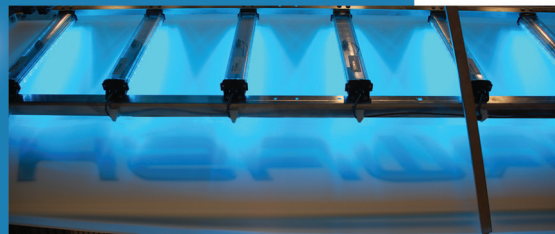

LASERGLOW

- Easy to install
- Powerful LED lights - with low energy consumption
- User friendly software

Customizable colors, light patterns and intensity

Scan QR code to view LaserGlow video

Feel comfortable in your decision to purchase PDQ Equipment. We are proud to be part of **DOVER** CORPORATION A Fortune 500 Company.